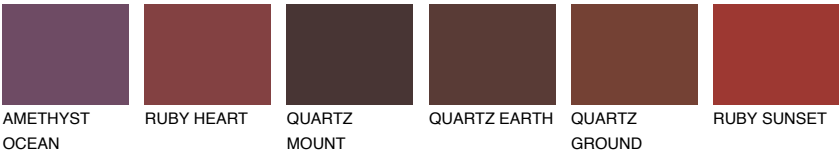

QUARTZ MOUNT

6%

Matching colours

COLOURS

INTENSE

For more information on plasters and paints, go to www.ceresit.it

*The presented colours refer to plasters and paints offered by Ceresit. Due to the use of digital techniques, the presented colours might not represent the original ones, thus they cannot be considered as a reliable colour presentation. We recommend checking the authentic colour samples.