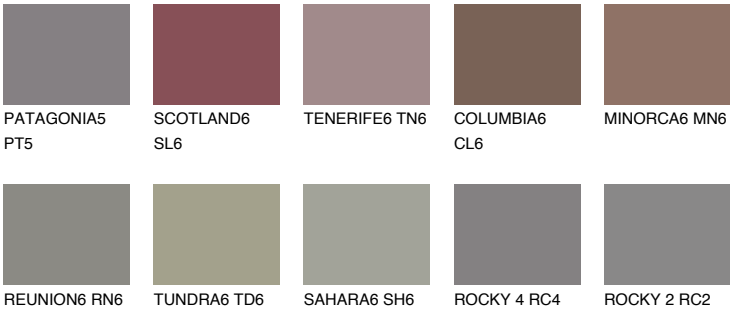

QUARTZ MOUNT

6%

Matching colours

COLOURS

INTENSE

For more information on plasters and paints, go to www.ceresit.it

*The presented colours refer to plasters and paints offered by Ceresit. Due to the use of digital techniques, the presented colours might not represent the original ones, thus they cannot be considered as a reliable colour presentation. We recommend checking the authentic colour samples.