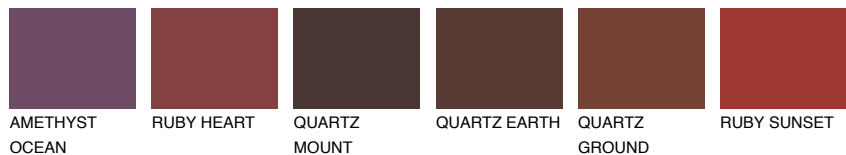

COLOUR DETAILS

QUARTZ MOUNT

6%

Matching colours

COLOURS

INTENSE

For more information on plasters and paints, go to www.ceresit.it

*The presented colours refer to plasters and paints offered by Ceresit. Due to the use of digital techniques, the presented colours might not represent the original ones, thus they cannot be considered as a reliable colour presentation. We recommend checking the authentic colour samples.