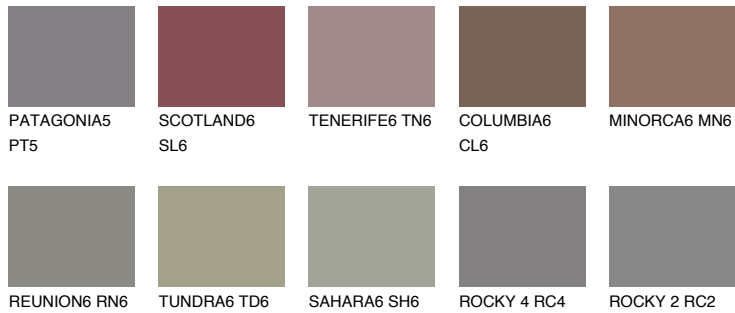

COLOUR DETAILS

QUARTZ MOUNT

6%

Matching colours

COLOURS

INTENSE

For more information on plasters and paints, go to www.ceresit.it

*The presented colours refer to plasters and paints offered by Ceresit. Due to the use of digital techniques, the presented colours might not represent the original ones, thus they cannot be considered as a reliable colour presentation. We recommend checking the authentic colour samples.