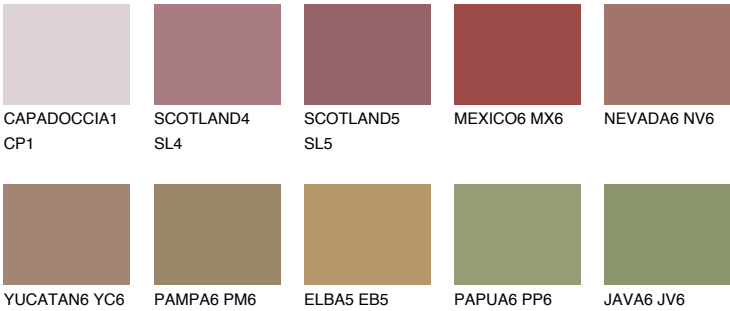

QUARTZ ROCK

☀ 10%

Matching colours

COLOURS

INTENSE

For more information on plasters and paints, go to www.ceresit.it

*The presented colours refer to plasters and paints offered by Ceresit. Due to the use of digital techniques, the presented colours might not represent the original ones, thus they cannot be considered as a reliable colour presentation. We recommend checking the authentic colour samples.