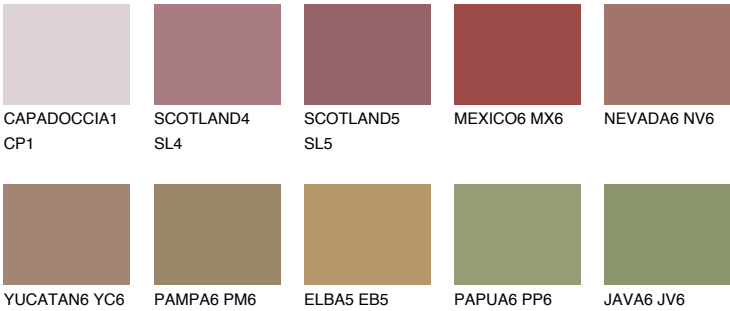

QUARTZ ROCK

☀️ 10%

Matching colours

COLOURS

INTENSE

For more information on plasters and paints, go to www.ceresit.it

*The presented colours refer to plasters and paints offered by Ceresit. Due to the use of digital techniques, the presented colours might not represent the original ones, thus they cannot be considered as a reliable colour presentation. We recommend checking the authentic colour samples.