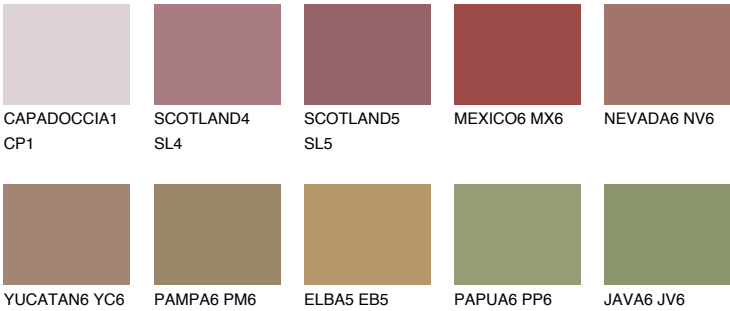

## QUARTZ ROCK

☀️ 10%

### Matching colours

#### COLOURS

#### INTENSE

For more information on plasters and paints, go to [www.ceresit.it](http://www.ceresit.it)

\*The presented colours refer to plasters and paints offered by Ceresit. Due to the use of digital techniques, the presented colours might not represent the original ones, thus they cannot be considered as a reliable colour presentation. We recommend checking the authentic colour samples.