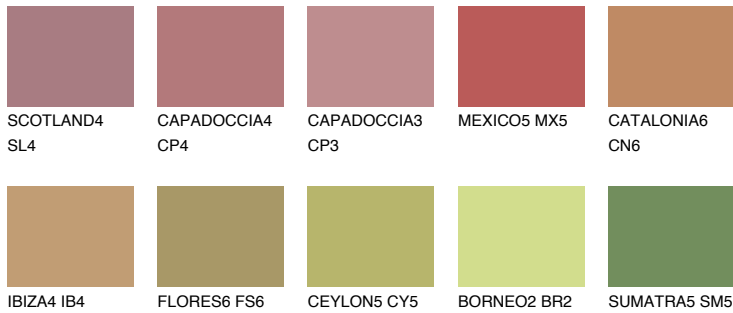

COLOUR DETAILS

QUARTZ SAND

☀ 16%

Matching colours

COLOURS

INTENSE

For more information on plasters and paints, go to www.ceresit.it

*The presented colours refer to plasters and paints offered by Ceresit. Due to the use of digital techniques, the presented colours might not represent the original ones, thus they cannot be considered as a reliable colour presentation. We recommend checking the authentic colour samples.