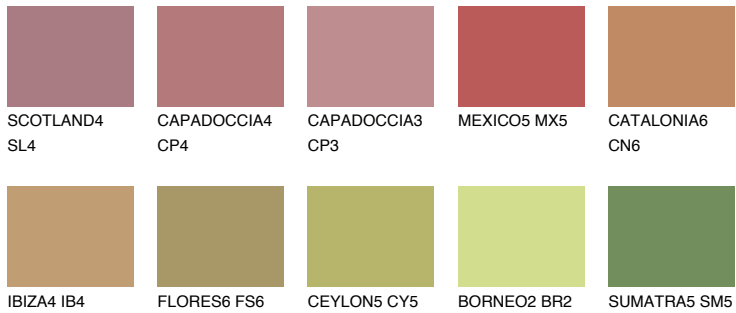

# COLOUR DETAILS

## QUARTZ SAND

☀ 16%

## Matching colours

### COLOURS