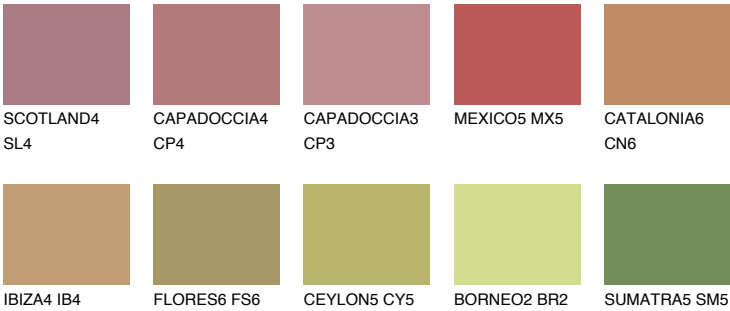

QUARTZ SAND

16%

Matching colours

COLOURS

INTENSE

For more information on plasters and paints, go to www.ceresit.it

*The presented colours refer to plasters and paints offered by Ceresit. Due to the use of digital techniques, the presented colours might not represent the original ones, thus they cannot be considered as a reliable colour presentation. We recommend checking the authentic colour samples.