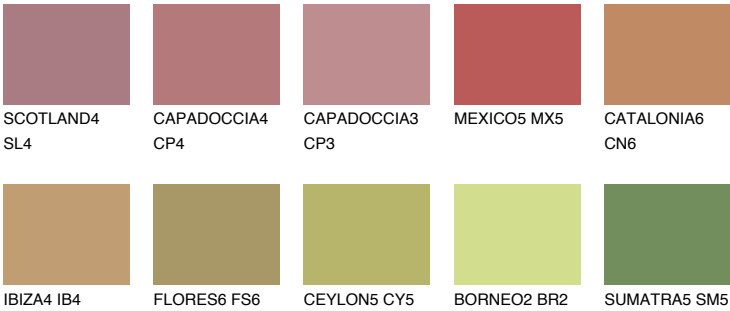

## QUARTZ SAND

☀ 16%

### Matching colours

#### COLOURS

#### INTENSE

For more information on plasters and paints, go to [www.ceresit.it](http://www.ceresit.it)

\*The presented colours refer to plasters and paints offered by Ceresit. Due to the use of digital techniques, the presented colours might not represent the original ones, thus they cannot be considered as a reliable colour presentation. We recommend checking the authentic colour samples.