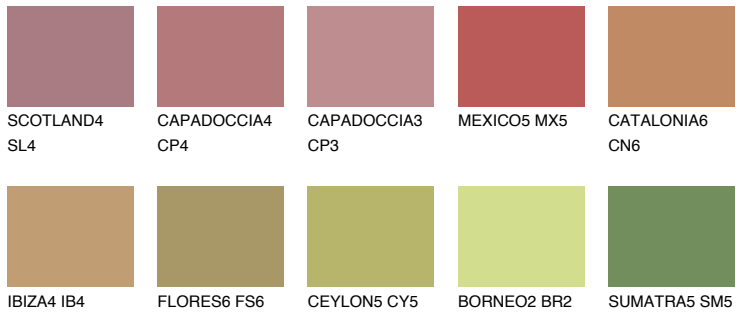

COLOUR DETAILS

QUARTZ SAND

16%

Matching colours

COLOURS

INTENSE

For more information on plasters and paints, go to www.ceresit.it

*The presented colours refer to plasters and paints offered by Ceresit. Due to the use of digital techniques, the presented colours might not represent the original ones, thus they cannot be considered as a reliable colour presentation. We recommend checking the authentic colour samples.