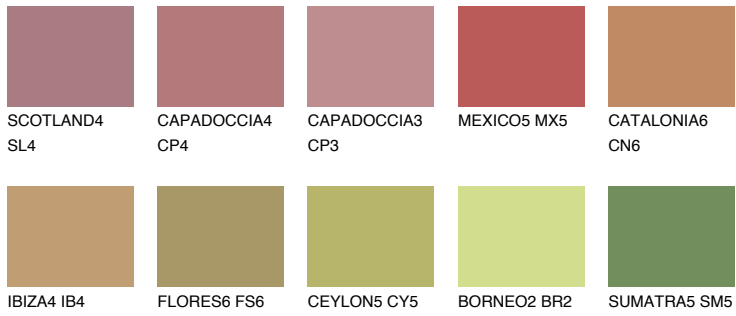

COLOUR DETAILS

QUARTZ SAND

16%

Matching colours

COLOURS

INTENSE

For more information on plasters and paints, go to www.ceresit.it

*The presented colours refer to plasters and paints offered by Ceresit. Due to the use of digital techniques, the presented colours might not represent the original ones, thus they cannot be considered as a reliable colour presentation. We recommend checking the authentic colour samples.