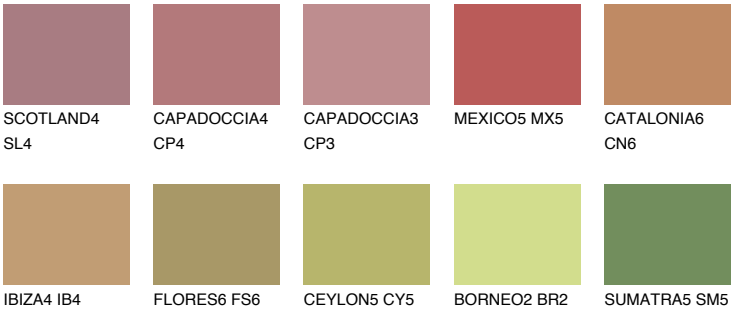

QUARTZ SAND

16%

Matching colours

COLOURS

INTENSE

For more information on plasters and paints, go to www.ceresit.it

*The presented colours refer to plasters and paints offered by Ceresit. Due to the use of digital techniques, the presented colours might not represent the original ones, thus they cannot be considered as a reliable colour presentation. We recommend checking the authentic colour samples.