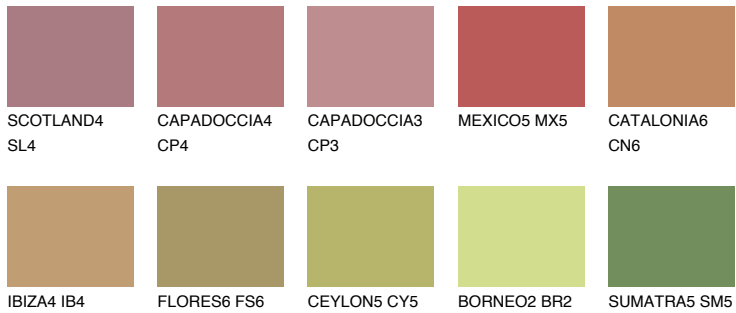

COLOUR DETAILS

QUARTZ SAND

☀ 16%

Matching colours

COLOURS

INTENSE

For more information on plasters and paints, go to www.ceresit.it

*The presented colours refer to plasters and paints offered by Ceresit. Due to the use of digital techniques, the presented colours might not represent the original ones, thus they cannot be considered as a reliable colour presentation. We recommend checking the authentic colour samples.