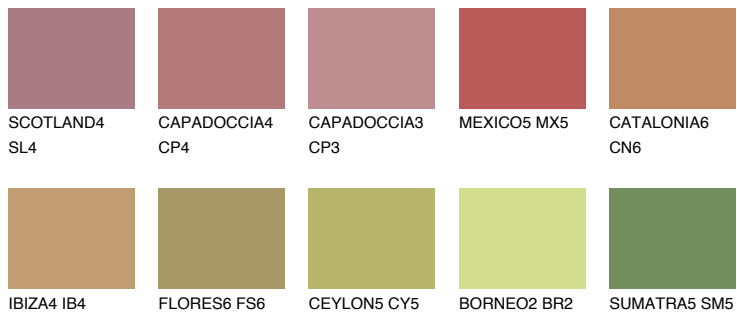

QUARTZ SAND

16%

Matching colours

COLOURS

INTENSE

For more information on plasters and paints, go to www.ceresit.it

*The presented colours refer to plasters and paints offered by Ceresit. Due to the use of digital techniques, the presented colours might not represent the original ones, thus they cannot be considered as a reliable colour presentation. We recommend checking the authentic colour samples.