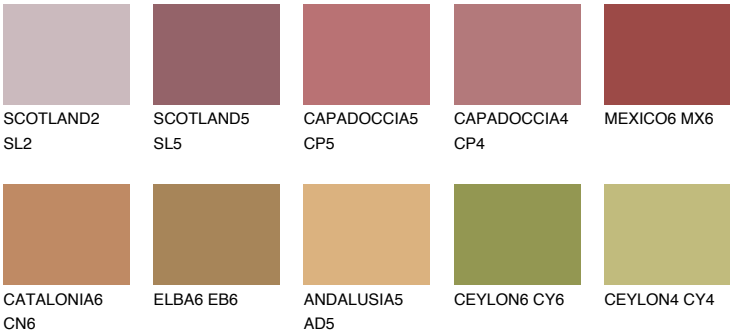

RUBY BRICK

☀ 11%

Matching colours

COLOURS

INTENSE

For more information on plasters and paints, go to www.ceresit.it

*The presented colours refer to plasters and paints offered by Ceresit. Due to the use of digital techniques, the presented colours might not represent the original ones, thus they cannot be considered as a reliable colour presentation. We recommend checking the authentic colour samples.