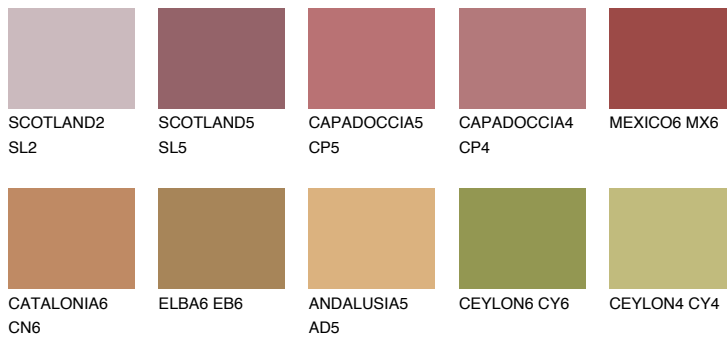

RUBY BRICK

☀ 11%

Matching colours

COLOURS

INTENSE

For more information on plasters and paints, go to
www.ceresit.it

*The presented colours refer to plasters and paints offered by Ceresit. Due to the use of digital techniques, the presented colours might not represent the original ones, thus they cannot be considered as a reliable colour presentation. We recommend checking the authentic colour samples.