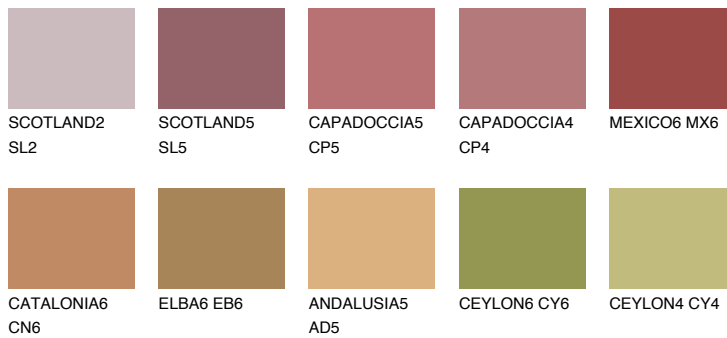

RUBY BRICK

☀ 11%

Matching colours

COLOURS

INTENSE

For more information on plasters and paints, go to www.ceresit.it

*The presented colours refer to plasters and paints offered by Ceresit. Due to the use of digital techniques, the presented colours might not represent the original ones, thus they cannot be considered as a reliable colour presentation. We recommend checking the authentic colour samples.