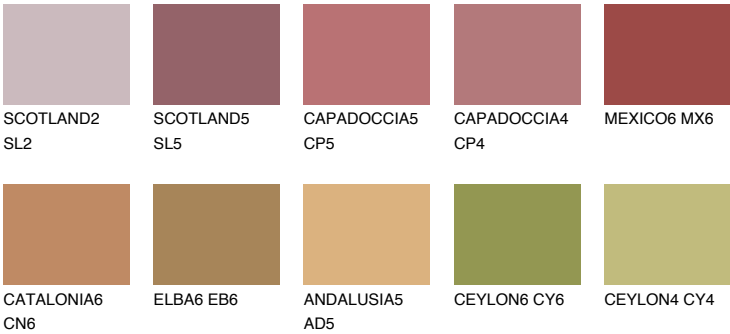

## RUBY BRICK

☀ 11%

### Matching colours

#### COLOURS

#### INTENSE

For more information on plasters and paints, go to [www.ceresit.it](http://www.ceresit.it)

\*The presented colours refer to plasters and paints offered by Ceresit. Due to the use of digital techniques, the presented colours might not represent the original ones, thus they cannot be considered as a reliable colour presentation. We recommend checking the authentic colour samples.