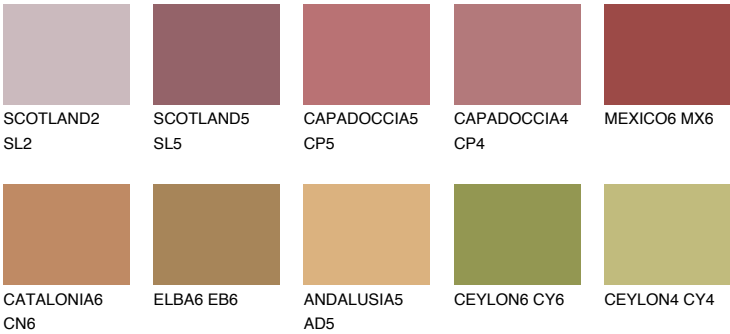

## RUBY BRICK

11%

### Matching colours

#### COLOURS

#### INTENSE

For more information on plasters and paints, go to [www.ceresit.it](http://www.ceresit.it)

\*The presented colours refer to plasters and paints offered by Ceresit. Due to the use of digital techniques, the presented colours might not represent the original ones, thus they cannot be considered as a reliable colour presentation. We recommend checking the authentic colour samples.