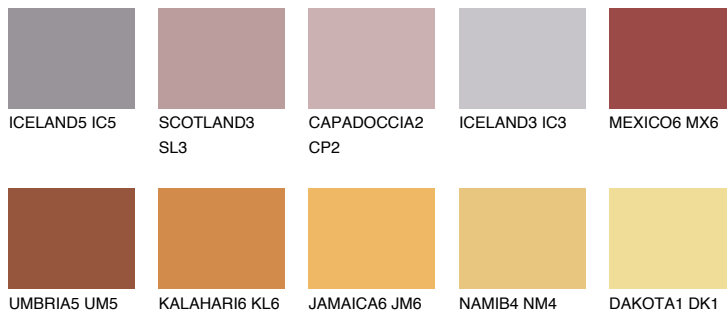

# COLOUR DETAILS

## RUBY CRYSTAL

19%

### Matching colours

#### COLOURS