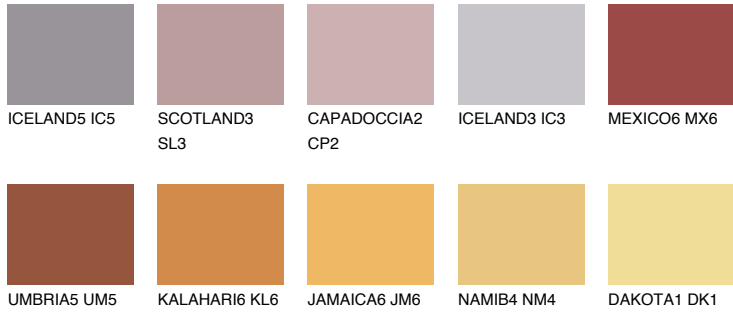

COLOUR DETAILS

RUBY CRYSTAL

19%

Matching colours

COLOURS

INTENSE

For more information on plasters and paints, go to www.ceresit.it

*The presented colours refer to plasters and paints offered by Ceresit. Due to the use of digital techniques, the presented colours might not represent the original ones, thus they cannot be considered as a reliable colour presentation. We recommend checking the authentic colour samples.