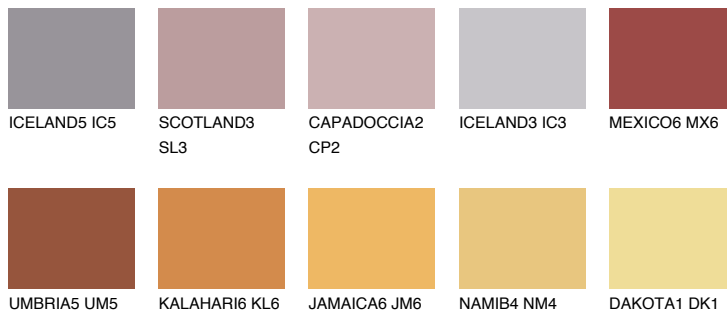

COLOUR DETAILS

RUBY CRYSTAL

19%

Matching colours

COLOURS

INTENSE

For more information on plasters and paints, go to www.ceresit.it

*The presented colours refer to plasters and paints offered by Ceresit. Due to the use of digital techniques, the presented colours might not represent the original ones, thus they cannot be considered as a reliable colour presentation. We recommend checking the authentic colour samples.