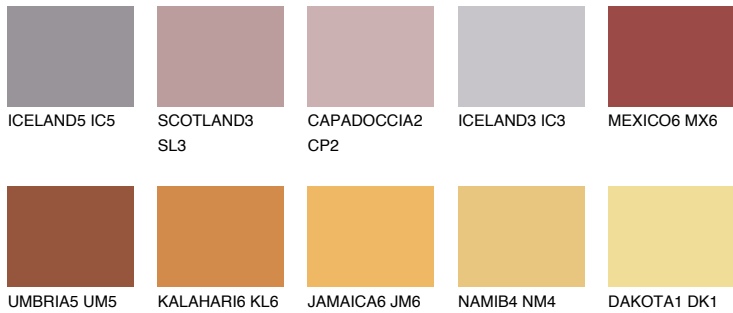

COLOUR DETAILS

RUBY CRYSTAL

19%

Matching colours

COLOURS

INTENSE

For more information on plasters and paints, go to www.ceresit.it

*The presented colours refer to plasters and paints offered by Ceresit. Due to the use of digital techniques, the presented colours might not represent the original ones, thus they cannot be considered as a reliable colour presentation. We recommend checking the authentic colour samples.