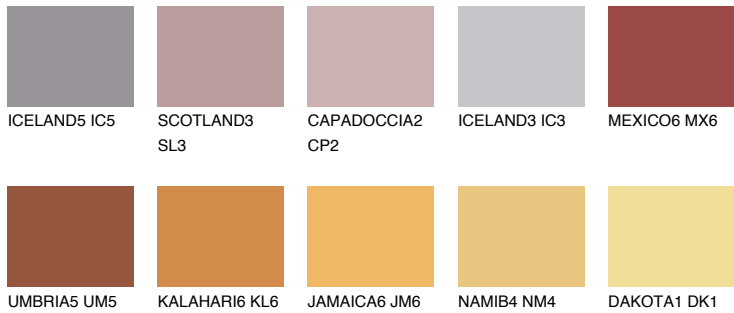

COLOUR DETAILS

RUBY CRYSTAL

19%

Matching colours

COLOURS

INTENSE

For more information on plasters and paints, go to www.ceresit.it

*The presented colours refer to plasters and paints offered by Ceresit. Due to the use of digital techniques, the presented colours might not represent the original ones, thus they cannot be considered as a reliable colour presentation. We recommend checking the authentic colour samples.