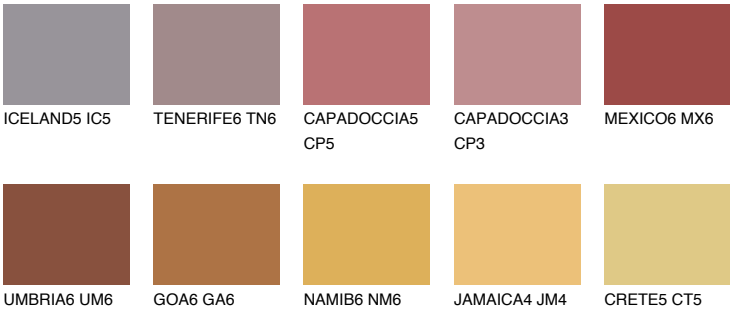

RUBY FIRE

☀ 15%

Matching colours

COLOURS

INTENSE

For more information on plasters and paints, go to www.ceresit.it

*The presented colours refer to plasters and paints offered by Ceresit. Due to the use of digital techniques, the presented colours might not represent the original ones, thus they cannot be considered as a reliable colour presentation. We recommend checking the authentic colour samples.