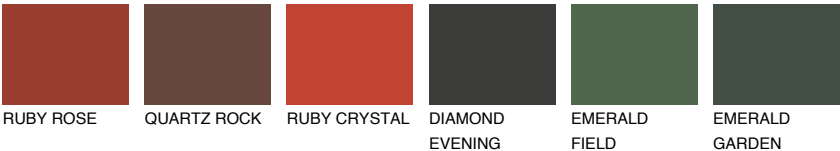

RUBY FIRE

☀ 15%

Matching colours

COLOURS

INTENSE

For more information on plasters and paints, go to www.ceresit.it

*The presented colours refer to plasters and paints offered by Ceresit. Due to the use of digital techniques, the presented colours might not represent the original ones, thus they cannot be considered as a reliable colour presentation. We recommend checking the authentic colour samples.