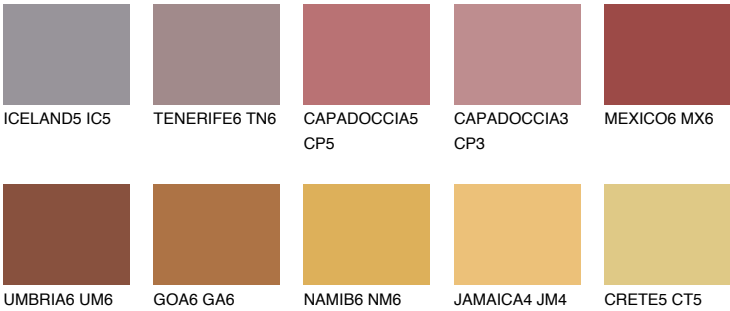

## RUBY FIRE

15%

### Matching colours

#### COLOURS

#### INTENSE

For more information on plasters and paints, go to [www.ceresit.it](http://www.ceresit.it)

\*The presented colours refer to plasters and paints offered by Ceresit. Due to the use of digital techniques, the presented colours might not represent the original ones, thus they cannot be considered as a reliable colour presentation. We recommend checking the authentic colour samples.