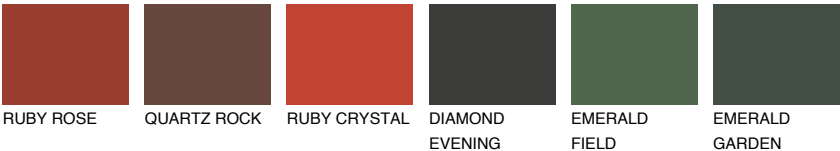

RUBY FIRE

15%

Matching colours

COLOURS

INTENSE

For more information on plasters and paints, go to www.ceresit.it

*The presented colours refer to plasters and paints offered by Ceresit. Due to the use of digital techniques, the presented colours might not represent the original ones, thus they cannot be considered as a reliable colour presentation. We recommend checking the authentic colour samples.