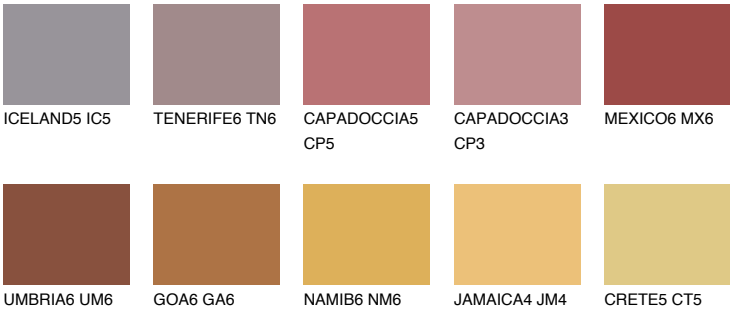

RUBY FIRE

15%

Matching colours

COLOURS

INTENSE

For more information on plasters and paints, go to www.ceresit.it

*The presented colours refer to plasters and paints offered by Ceresit. Due to the use of digital techniques, the presented colours might not represent the original ones, thus they cannot be considered as a reliable colour presentation. We recommend checking the authentic colour samples.