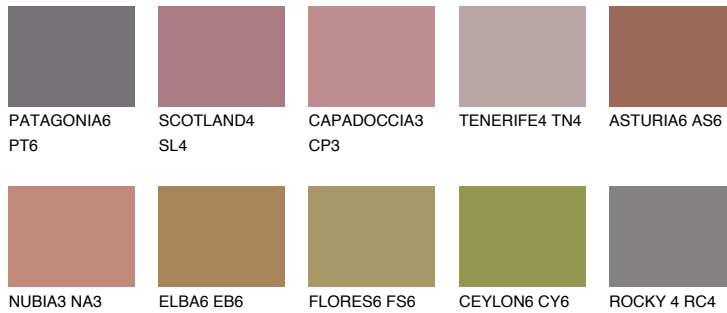

COLOUR DETAILS

RUBY HEART

12%

Matching colours

COLOURS

INTENSE

For more information on plasters and paints, go to www.ceresit.it

*The presented colours refer to plasters and paints offered by Ceresit. Due to the use of digital techniques, the presented colours might not represent the original ones, thus they cannot be considered as a reliable colour presentation. We recommend checking the authentic colour samples.