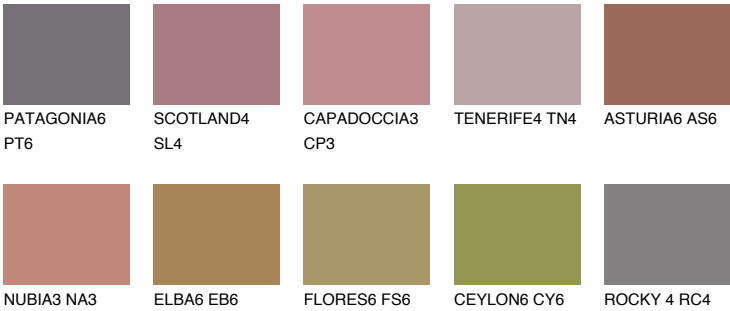

RUBY HEART

12%

Matching colours

COLOURS

INTENSE

For more information on plasters and paints, go to www.ceresit.it

*The presented colours refer to plasters and paints offered by Ceresit. Due to the use of digital techniques, the presented colours might not represent the original ones, thus they cannot be considered as a reliable colour presentation. We recommend checking the authentic colour samples.