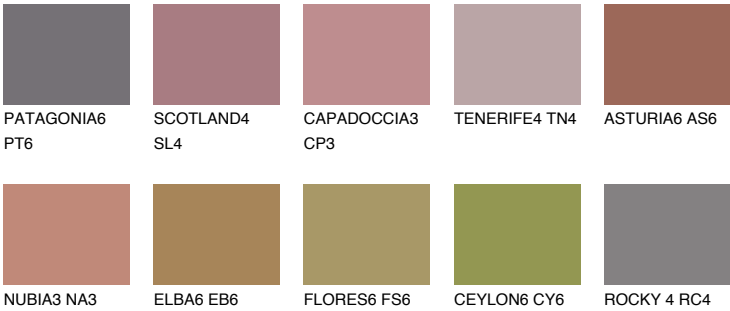

COLOUR DETAILS

RUBY HEART

12%

Matching colours

COLOURS

INTENSE

For more information on plasters and paints, go to www.ceresit.it

*The presented colours refer to plasters and paints offered by Ceresit. Due to the use of digital techniques, the presented colours might not represent the original ones, thus they cannot be considered as a reliable colour presentation. We recommend checking the authentic colour samples.