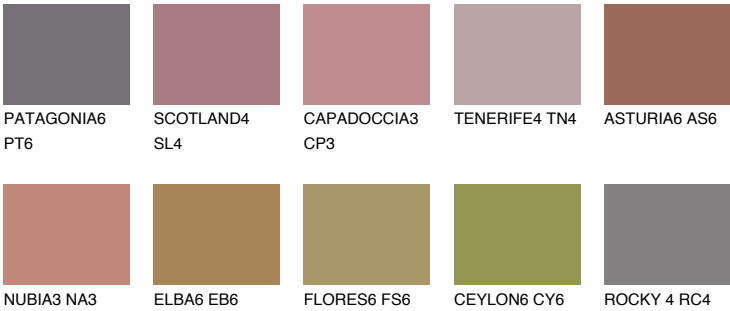

## RUBY HEART

12%

### Matching colours

#### COLOURS

#### INTENSE

For more information on plasters and paints, go to [www.ceresit.it](http://www.ceresit.it)

\*The presented colours refer to plasters and paints offered by Ceresit. Due to the use of digital techniques, the presented colours might not represent the original ones, thus they cannot be considered as a reliable colour presentation. We recommend checking the authentic colour samples.