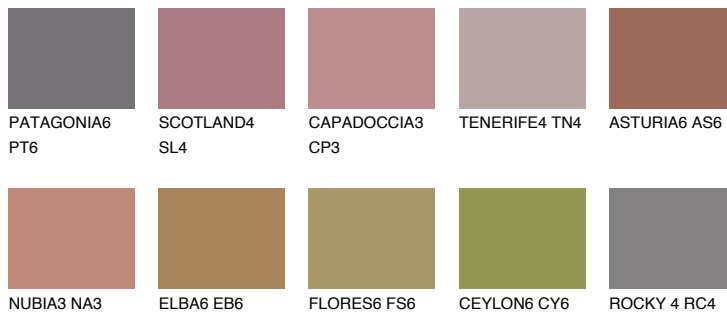

COLOUR DETAILS

RUBY HEART

12%

Matching colours

COLOURS

INTENSE

For more information on plasters and paints, go to www.ceresit.it

*The presented colours refer to plasters and paints offered by Ceresit. Due to the use of digital techniques, the presented colours might not represent the original ones, thus they cannot be considered as a reliable colour presentation. We recommend checking the authentic colour samples.