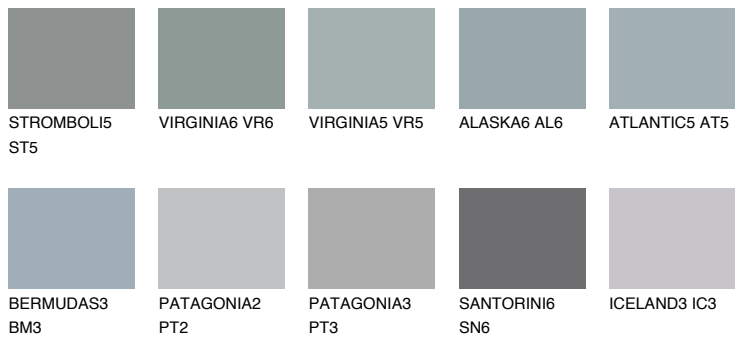

COLOUR DETAILS

ATLANTIC6 AT6

37% TSR 35%

Matching colours

COLOURS

INTENSE

For more information on plasters and paints, go to www.ceresit.it

*The presented colours refer to plasters and paints offered by Ceresit. Due to the use of digital techniques, the presented colours might not represent the original ones, thus they cannot be considered as a reliable colour presentation. We recommend checking the authentic colour samples.