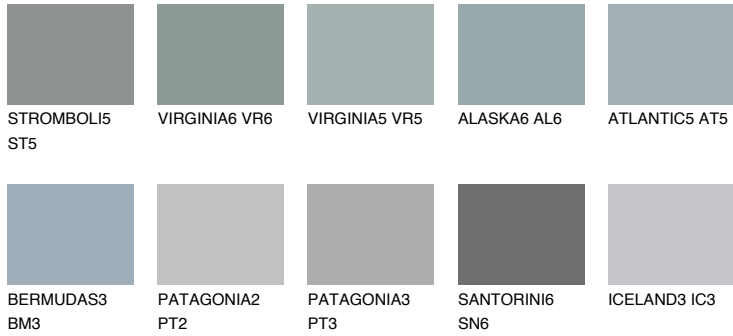

COLOUR DETAILS

ATLANTIC6 AT6

☀ 37% **TSR** 35%

Matching colours

COLOURS

INTENSE

For more information on plasters and paints, go to www.ceresit.it

*The presented colours refer to plasters and paints offered by Ceresit. Due to the use of digital techniques, the presented colours might not represent the original ones, thus they cannot be considered as a reliable colour presentation. We recommend checking the authentic colour samples.