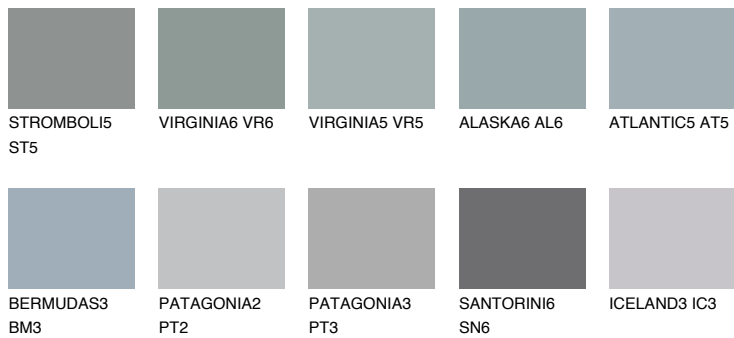

COLOUR DETAILS

ATLANTIC6 AT6

37% TSR 35%

Matching colours

COLOURS

INTENSE

For more information on plasters and paints, go to www.ceresit.it

*The presented colours refer to plasters and paints offered by Ceresit. Due to the use of digital techniques, the presented colours might not represent the original ones, thus they cannot be considered as a reliable colour presentation. We recommend checking the authentic colour samples.