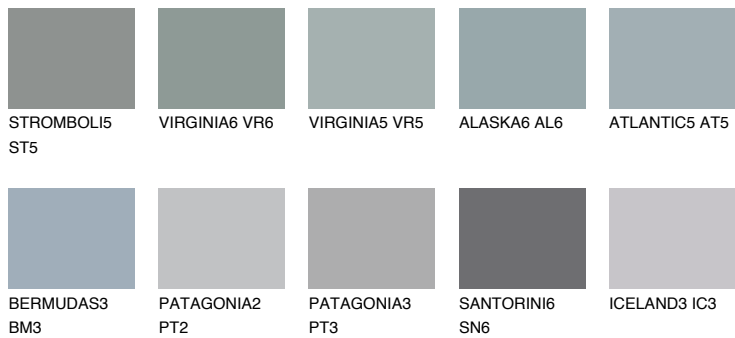

COLOUR DETAILS

ATLANTIC6 AT6

☀ 37% **TSR** 35%

Matching colours

COLOURS

INTENSE

For more information on plasters and paints, go to www.ceresit.it

*The presented colours refer to plasters and paints offered by Ceresit. Due to the use of digital techniques, the presented colours might not represent the original ones, thus they cannot be considered as a reliable colour presentation. We recommend checking the authentic colour samples.