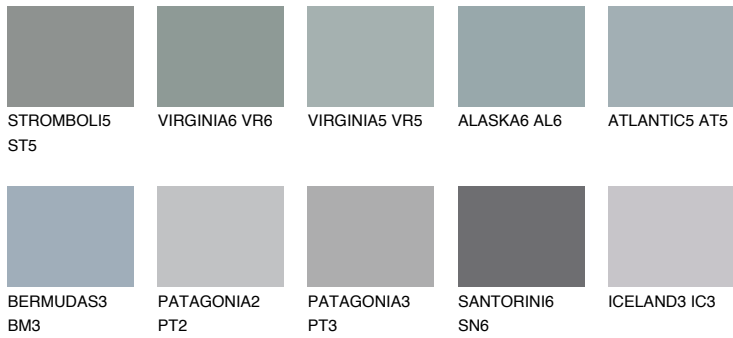

COLOUR DETAILS

ATLANTIC6 AT6

37% TSR 35%

Matching colours

COLOURS

INTENSE

For more information on plasters and paints, go to www.ceresit.it

*The presented colours refer to plasters and paints offered by Ceresit. Due to the use of digital techniques, the presented colours might not represent the original ones, thus they cannot be considered as a reliable colour presentation. We recommend checking the authentic colour samples.