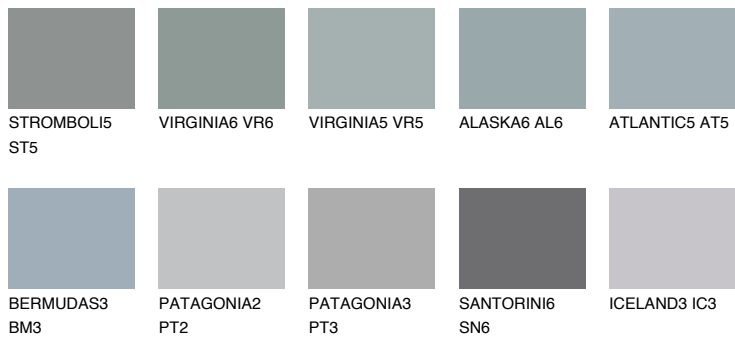

COLOUR DETAILS

ATLANTIC6 AT6

☀️ 37% **TSR 35%**

Matching colours

COLOURS

INTENSE

For more information on plasters and paints, go to www.ceresit.it

*The presented colours refer to plasters and paints offered by Ceresit. Due to the use of digital techniques, the presented colours might not represent the original ones, thus they cannot be considered as a reliable colour presentation. We recommend checking the authentic colour samples.