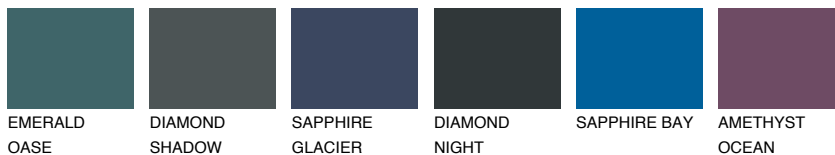

RUBY ROSE

14%

Matching colours

COLOURS

INTENSE

For more information on plasters and paints, go to www.ceresit.it

*The presented colours refer to plasters and paints offered by Ceresit. Due to the use of digital techniques, the presented colours might not represent the original ones, thus they cannot be considered as a reliable colour presentation. We recommend checking the authentic colour samples.