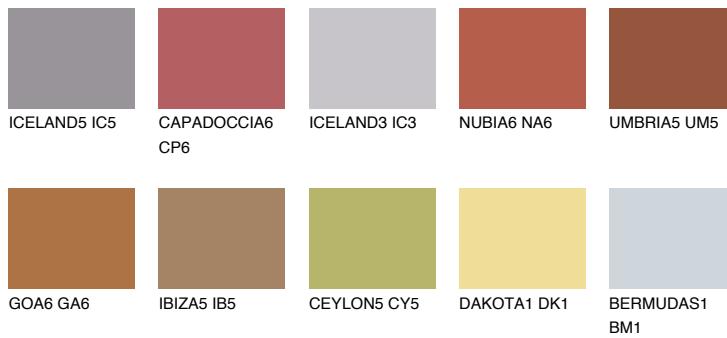

RUBY ROSE

14%

Matching colours

COLOURS

INTENSE

For more information on plasters and paints, go to www.ceresit.it

*The presented colours refer to plasters and paints offered by Ceresit. Due to the use of digital techniques, the presented colours might not represent the original ones, thus they cannot be considered as a reliable colour presentation. We recommend checking the authentic colour samples.