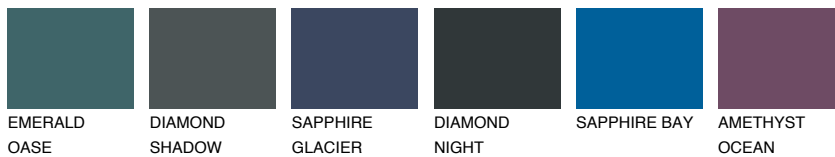

RUBY ROSE

14%

Matching colours

COLOURS

INTENSE

For more information on plasters and paints, go to www.ceresit.it

*The presented colours refer to plasters and paints offered by Ceresit. Due to the use of digital techniques, the presented colours might not represent the original ones, thus they cannot be considered as a reliable colour presentation. We recommend checking the authentic colour samples.