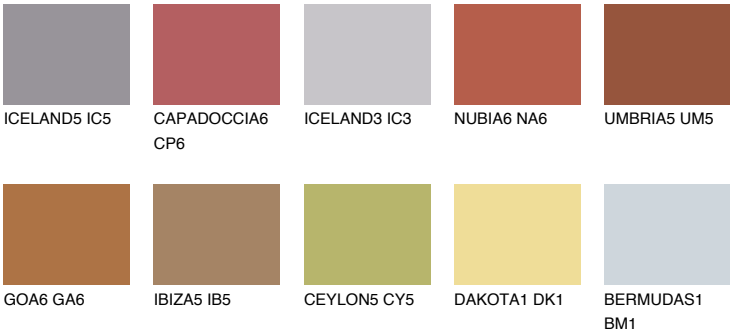

RUBY ROSE

14%

Matching colours

COLOURS

INTENSE

For more information on plasters and paints, go to www.ceresit.it

*The presented colours refer to plasters and paints offered by Ceresit. Due to the use of digital techniques, the presented colours might not represent the original ones, thus they cannot be considered as a reliable colour presentation. We recommend checking the authentic colour samples.