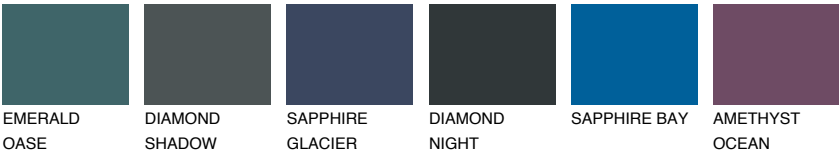

RUBY ROSE

14%

Matching colours

COLOURS

INTENSE

For more information on plasters and paints, go to www.ceresit.it

*The presented colours refer to plasters and paints offered by Ceresit. Due to the use of digital techniques, the presented colours might not represent the original ones, thus they cannot be considered as a reliable colour presentation. We recommend checking the authentic colour samples.