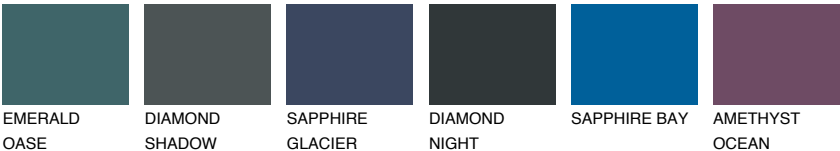

RUBY ROSE

14%

Matching colours

COLOURS

INTENSE

For more information on plasters and paints, go to www.ceresit.it

*The presented colours refer to plasters and paints offered by Ceresit. Due to the use of digital techniques, the presented colours might not represent the original ones, thus they cannot be considered as a reliable colour presentation. We recommend checking the authentic colour samples.