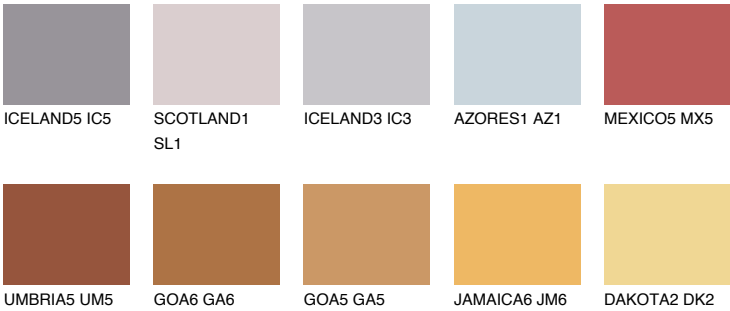

## RUBY SUNSET

13%

### Matching colours

#### COLOURS

#### INTENSE

For more information on plasters and paints, go to [www.ceresit.it](http://www.ceresit.it)

\*The presented colours refer to plasters and paints offered by Ceresit. Due to the use of digital techniques, the presented colours might not represent the original ones, thus they cannot be considered as a reliable colour presentation. We recommend checking the authentic colour samples.