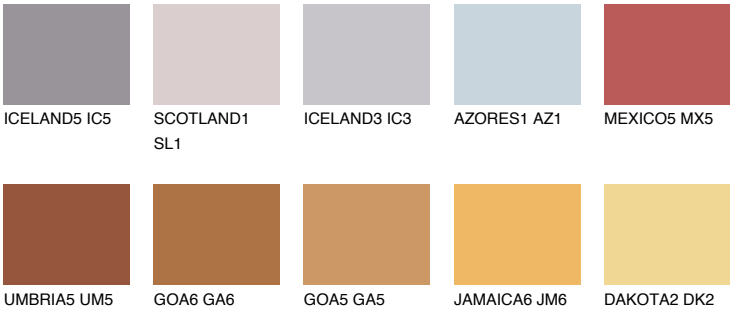

RUBY SUNSET

13%

Matching colours

COLOURS

INTENSE

For more information on plasters and paints, go to www.ceresit.it

*The presented colours refer to plasters and paints offered by Ceresit. Due to the use of digital techniques, the presented colours might not represent the original ones, thus they cannot be considered as a reliable colour presentation. We recommend checking the authentic colour samples.