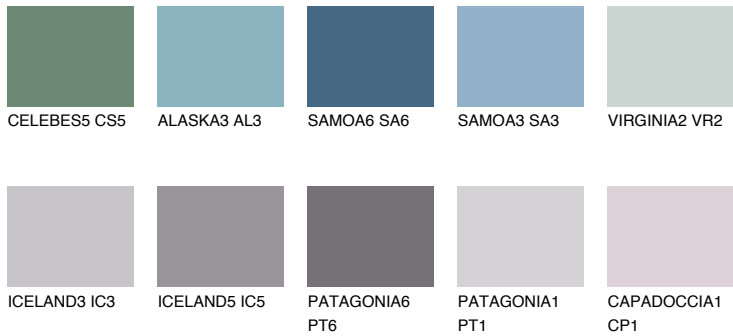

COLOUR DETAILS

SAPHIRE BAY

12%

Matching colours

COLOURS

INTENSE

For more information on plasters and paints, go to www.ceresit.it

*The presented colours refer to plasters and paints offered by Ceresit. Due to the use of digital techniques, the presented colours might not represent the original ones, thus they cannot be considered as a reliable colour presentation. We recommend checking the authentic colour samples.