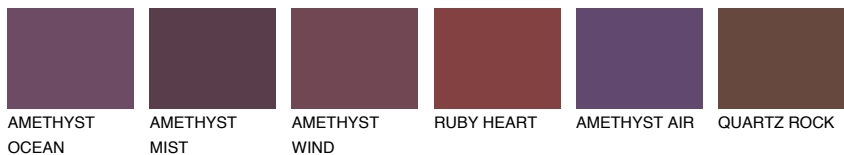

COLOUR DETAILS

SAPHIRE BAY

12%

Matching colours

COLOURS

INTENSE

For more information on plasters and paints, go to www.ceresit.it

*The presented colours refer to plasters and paints offered by Ceresit. Due to the use of digital techniques, the presented colours might not represent the original ones, thus they cannot be considered as a reliable colour presentation. We recommend checking the authentic colour samples.