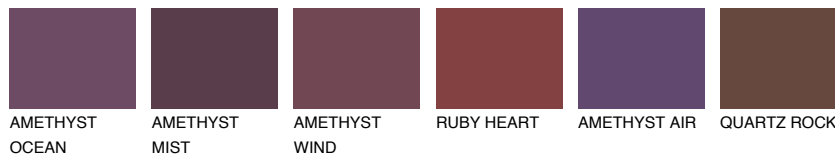

COLOUR DETAILS

SAPHIRE BAY

12%

Matching colours

COLOURS

INTENSE

For more information on plasters and paints, go to www.ceresit.it

*The presented colours refer to plasters and paints offered by Ceresit. Due to the use of digital techniques, the presented colours might not represent the original ones, thus they cannot be considered as a reliable colour presentation. We recommend checking the authentic colour samples.