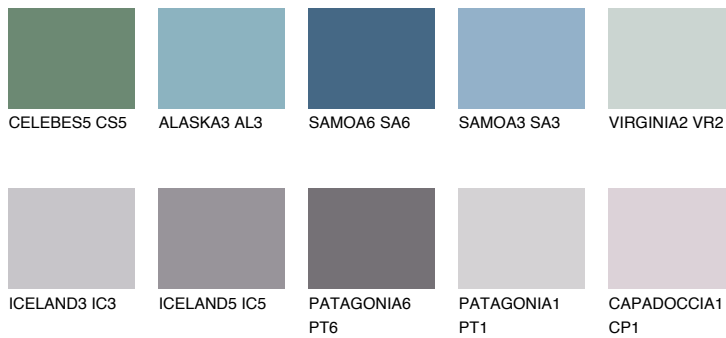

COLOUR DETAILS

SAPHIRE BAY

12%

Matching colours

COLOURS

INTENSE

For more information on plasters and paints, go to www.ceresit.it

*The presented colours refer to plasters and paints offered by Ceresit. Due to the use of digital techniques, the presented colours might not represent the original ones, thus they cannot be considered as a reliable colour presentation. We recommend checking the authentic colour samples.