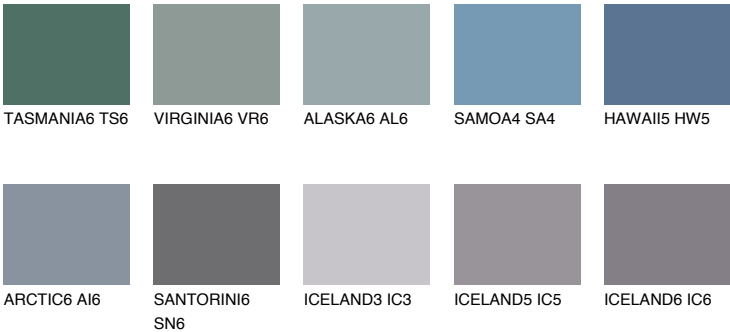

SAPPHIRE CREEK

9%

Matching colours

COLOURS

INTENSE

For more information on plasters and paints, go to www.ceresit.it

*The presented colours refer to plasters and paints offered by Ceresit. Due to the use of digital techniques, the presented colours might not represent the original ones, thus they cannot be considered as a reliable colour presentation. We recommend checking the authentic colour samples.