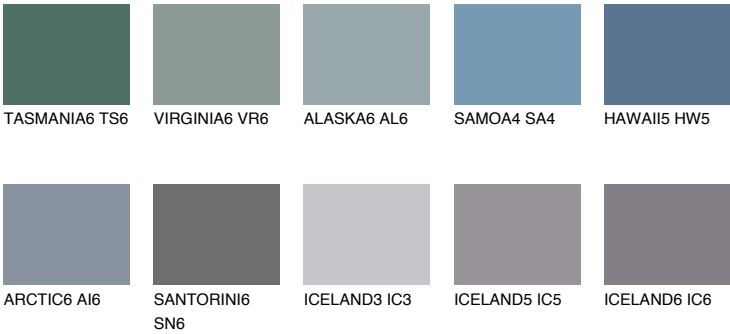

SAPHIRE CREEK

9%

Matching colours

COLOURS

INTENSE

For more information on plasters and paints, go to www.ceresit.it

*The presented colours refer to plasters and paints offered by Ceresit. Due to the use of digital techniques, the presented colours might not represent the original ones, thus they cannot be considered as a reliable colour presentation. We recommend checking the authentic colour samples.