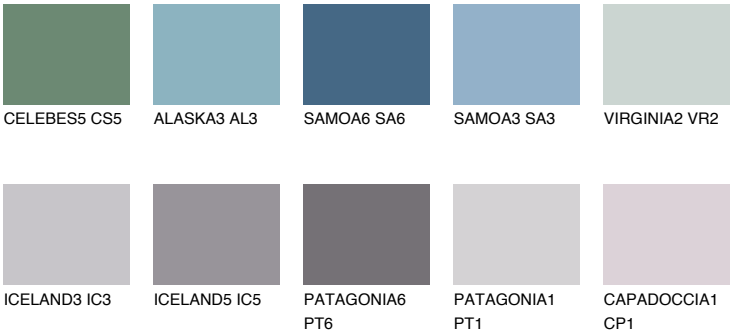

## SAPHIRE FJORD

9%

### Matching colours

#### COLOURS

#### INTENSE

For more information on plasters and paints, go to [www.ceresit.it](http://www.ceresit.it)

\*The presented colours refer to plasters and paints offered by Ceresit. Due to the use of digital techniques, the presented colours might not represent the original ones, thus they cannot be considered as a reliable colour presentation. We recommend checking the authentic colour samples.