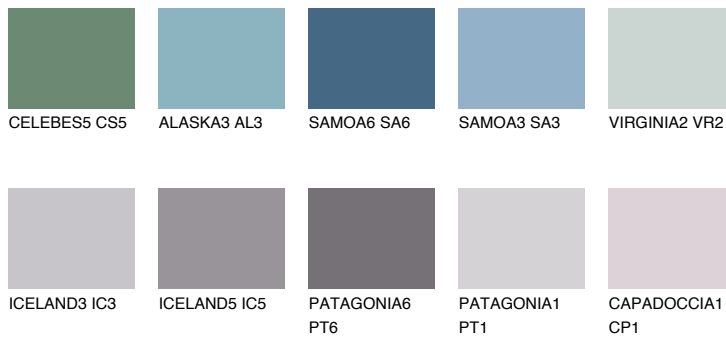

COLOUR DETAILS

SAPHIRE FJORD

9%

Matching colours

COLOURS

INTENSE

For more information on plasters and paints, go to www.ceresit.it

*The presented colours refer to plasters and paints offered by Ceresit. Due to the use of digital techniques, the presented colours might not represent the original ones, thus they cannot be considered as a reliable colour presentation. We recommend checking the authentic colour samples.