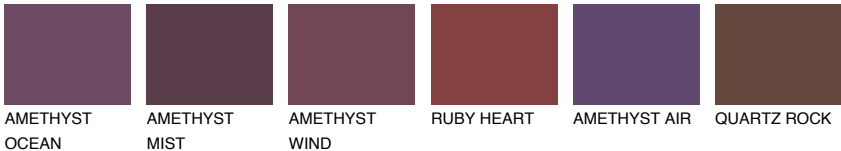

## SAPHIRE FJORD

9%

### Matching colours

#### COLOURS

#### INTENSE

For more information on plasters and paints, go to [www.ceresit.it](http://www.ceresit.it)

\*The presented colours refer to plasters and paints offered by Ceresit. Due to the use of digital techniques, the presented colours might not represent the original ones, thus they cannot be considered as a reliable colour presentation. We recommend checking the authentic colour samples.