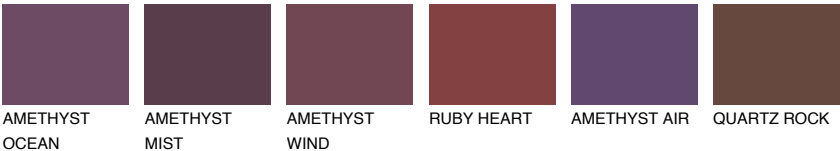

## SAPHIRE FJORD

9%

### Matching colours

#### COLOURS

#### INTENSE

For more information on plasters and paints, go to [www.ceresit.it](http://www.ceresit.it)

\*The presented colours refer to plasters and paints offered by Ceresit. Due to the use of digital techniques, the presented colours might not represent the original ones, thus they cannot be considered as a reliable colour presentation. We recommend checking the authentic colour samples.