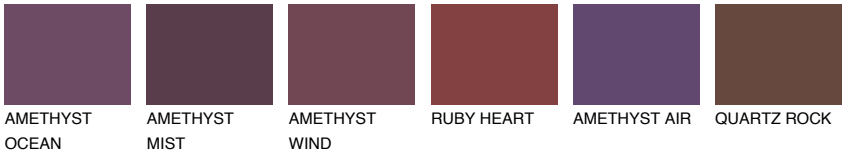

## SAPHIRE FJORD

9%

### Matching colours

#### COLOURS

#### INTENSE

For more information on plasters and paints, go to [www.ceresit.it](http://www.ceresit.it)

\*The presented colours refer to plasters and paints offered by Ceresit. Due to the use of digital techniques, the presented colours might not represent the original ones, thus they cannot be considered as a reliable colour presentation. We recommend checking the authentic colour samples.