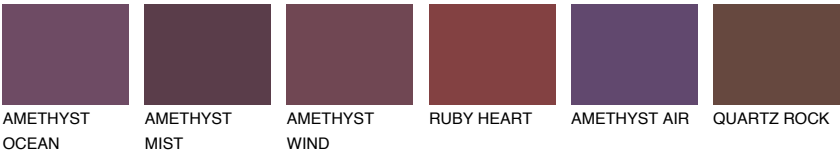

SAPHIRE FJORD

9%

Matching colours

COLOURS

INTENSE

For more information on plasters and paints, go to www.ceresit.it

*The presented colours refer to plasters and paints offered by Ceresit. Due to the use of digital techniques, the presented colours might not represent the original ones, thus they cannot be considered as a reliable colour presentation. We recommend checking the authentic colour samples.