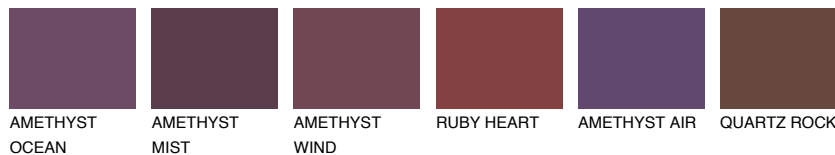

COLOUR DETAILS

SAPHIRE FJORD

9%

Matching colours

COLOURS

INTENSE

For more information on plasters and paints, go to www.ceresit.it

*The presented colours refer to plasters and paints offered by Ceresit. Due to the use of digital techniques, the presented colours might not represent the original ones, thus they cannot be considered as a reliable colour presentation. We recommend checking the authentic colour samples.