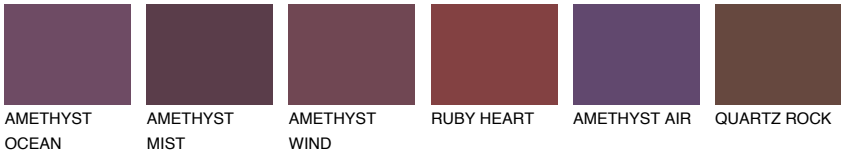

SAPHIRE FJORD

9%

Matching colours

COLOURS

INTENSE

For more information on plasters and paints, go to www.ceresit.it

*The presented colours refer to plasters and paints offered by Ceresit. Due to the use of digital techniques, the presented colours might not represent the original ones, thus they cannot be considered as a reliable colour presentation. We recommend checking the authentic colour samples.