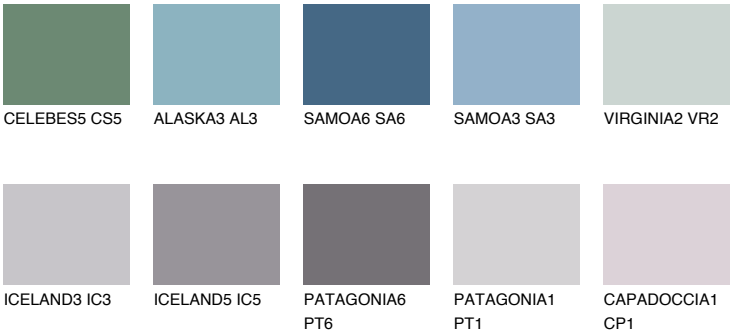

SAPHIRE FJORD

9%

Matching colours

COLOURS

INTENSE

For more information on plasters and paints, go to www.ceresit.it

*The presented colours refer to plasters and paints offered by Ceresit. Due to the use of digital techniques, the presented colours might not represent the original ones, thus they cannot be considered as a reliable colour presentation. We recommend checking the authentic colour samples.