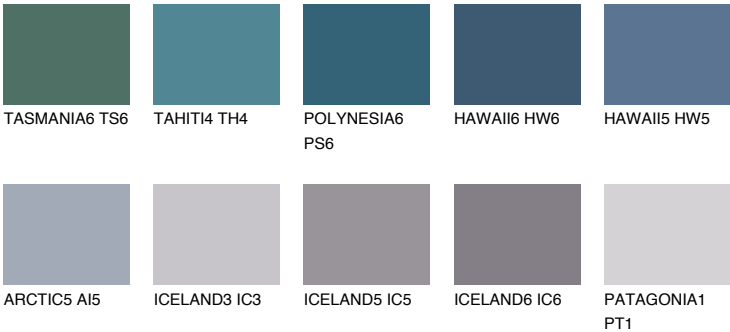

SAPHIRE GLACIER

8%

Matching colours

COLOURS

INTENSE

For more information on plasters and paints, go to www.ceresit.it

*The presented colours refer to plasters and paints offered by Ceresit. Due to the use of digital techniques, the presented colours might not represent the original ones, thus they cannot be considered as a reliable colour presentation. We recommend checking the authentic colour samples.