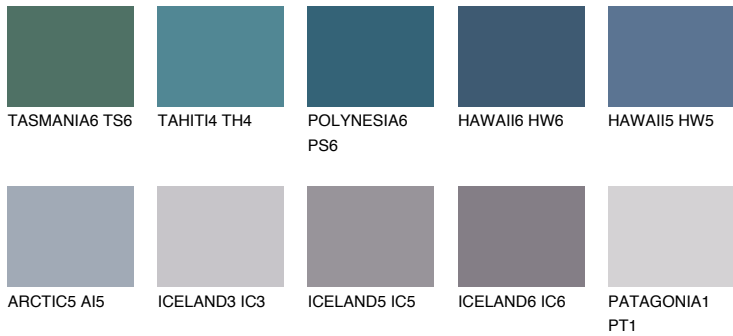

COLOUR DETAILS

SAPHIRE GLACIER

8%

Matching colours

COLOURS

INTENSE

For more information on plasters and paints, go to www.ceresit.it

*The presented colours refer to plasters and paints offered by Ceresit. Due to the use of digital techniques, the presented colours might not represent the original ones, thus they cannot be considered as a reliable colour presentation. We recommend checking the authentic colour samples.