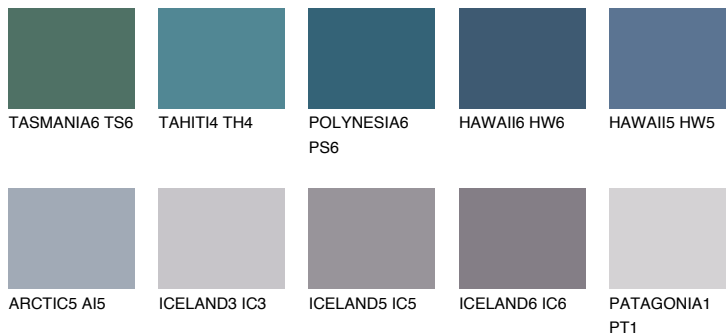

SAPHIRE GLACIER

8%

Matching colours

COLOURS

INTENSE

For more information on plasters and paints, go to www.ceresit.it

*The presented colours refer to plasters and paints offered by Ceresit. Due to the use of digital techniques, the presented colours might not represent the original ones, thus they cannot be considered as a reliable colour presentation. We recommend checking the authentic colour samples.