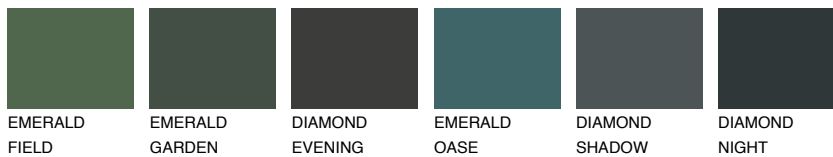

WHITE SNOW

83% TSR 76%

Matching colours

COLOURS

INTENSE

For more information on plasters and paints, go to www.ceresit.it

*The presented colours refer to plasters and paints offered by Ceresit. Due to the use of digital techniques, the presented colours might not represent the original ones, thus they cannot be considered as a reliable colour presentation. We recommend checking the authentic colour samples.