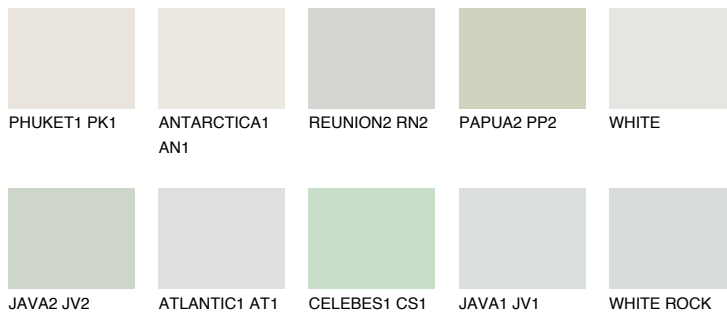

## WHITE SNOW

83% **TSR** 76%

### Matching colours

#### COLOURS

#### INTENSE

For more information on plasters and paints, go to [www.ceresit.it](http://www.ceresit.it)

\*The presented colours refer to plasters and paints offered by Ceresit. Due to the use of digital techniques, the presented colours might not represent the original ones, thus they cannot be considered as a reliable colour presentation. We recommend checking the authentic colour samples.