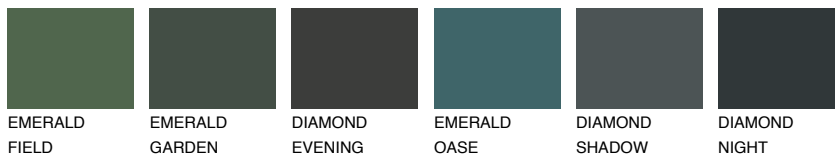

WHITE SNOW

83% **TSR** 76%

Matching colours

COLOURS

INTENSE

For more information on plasters and paints, go to www.ceresit.it

*The presented colours refer to plasters and paints offered by Ceresit. Due to the use of digital techniques, the presented colours might not represent the original ones, thus they cannot be considered as a reliable colour presentation. We recommend checking the authentic colour samples.