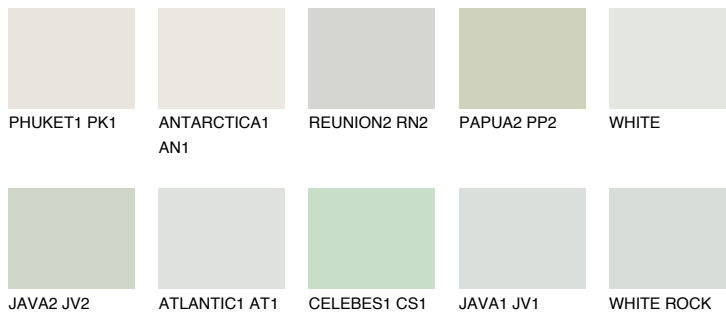

## WHITE SNOW

83% TSR 76%

### Matching colours

#### COLOURS

#### INTENSE

For more information on plasters and paints, go to [www.ceresit.it](http://www.ceresit.it)

\*The presented colours refer to plasters and paints offered by Ceresit. Due to the use of digital techniques, the presented colours might not represent the original ones, thus they cannot be considered as a reliable colour presentation. We recommend checking the authentic colour samples.