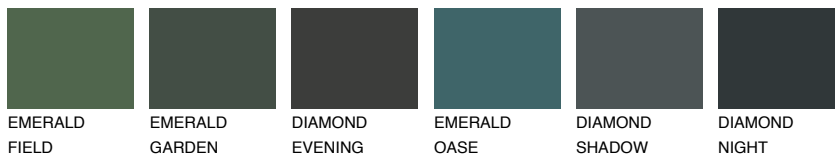

COLOUR DETAILS

WHITE SNOW

83% TSR 76%

Matching colours

COLOURS

INTENSE

For more information on plasters and paints, go to www.ceresit.it

*The presented colours refer to plasters and paints offered by Ceresit. Due to the use of digital techniques, the presented colours might not represent the original ones, thus they cannot be considered as a reliable colour presentation. We recommend checking the authentic colour samples.