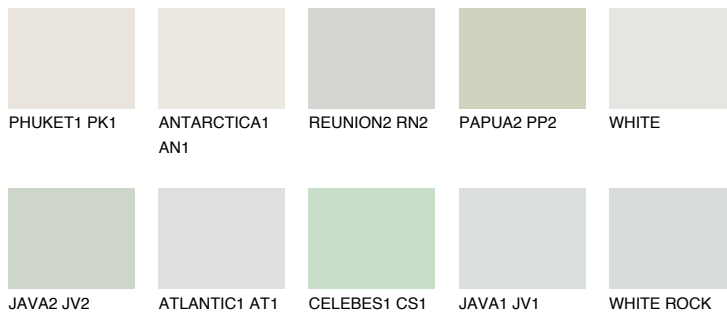

# COLOUR DETAILS

## WHITE SNOW

83% TSR 76%

### Matching colours

#### COLOURS