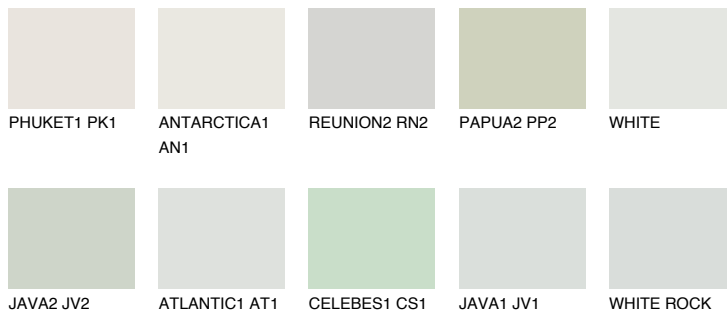

COLOUR DETAILS

WHITE SNOW

83% TSR 76%

Matching colours

COLOURS

INTENSE

For more information on plasters and paints, go to www.ceresit.it

*The presented colours refer to plasters and paints offered by Ceresit. Due to the use of digital techniques, the presented colours might not represent the original ones, thus they cannot be considered as a reliable colour presentation. We recommend checking the authentic colour samples.