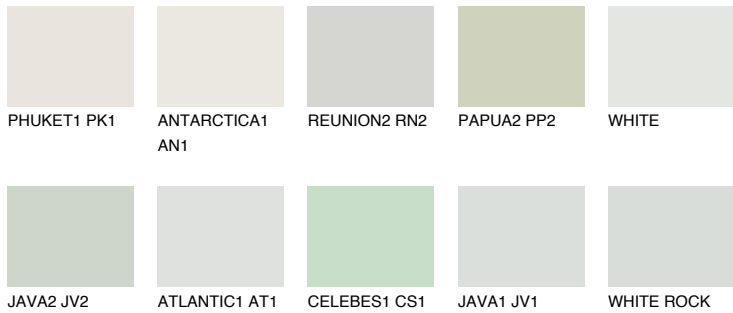

COLOUR DETAILS

WHITE SNOW

83% TSR 76%

Matching colours

COLOURS

INTENSE

For more information on plasters and paints, go to www.ceresit.it

*The presented colours refer to plasters and paints offered by Ceresit. Due to the use of digital techniques, the presented colours might not represent the original ones, thus they cannot be considered as a reliable colour presentation. We recommend checking the authentic colour samples.