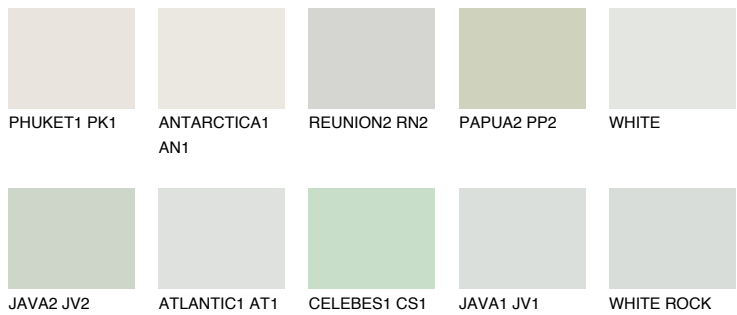

COLOUR DETAILS

WHITE SNOW

83% TSR 76%

Matching colours

COLOURS

INTENSE

For more information on plasters and paints, go to www.ceresit.it

*The presented colours refer to plasters and paints offered by Ceresit. Due to the use of digital techniques, the presented colours might not represent the original ones, thus they cannot be considered as a reliable colour presentation. We recommend checking the authentic colour samples.