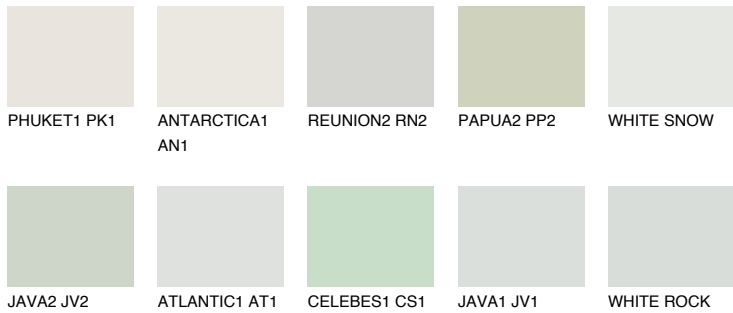

COLOUR DETAILS

WHITE

81% **TSR** 68%

Matching colours

COLOURS

INTENSE

For more information on plasters and paints, go to www.ceresit.it

*The presented colours refer to plasters and paints offered by Ceresit. Due to the use of digital techniques, the presented colours might not represent the original ones, thus they cannot be considered as a reliable colour presentation. We recommend checking the authentic colour samples.