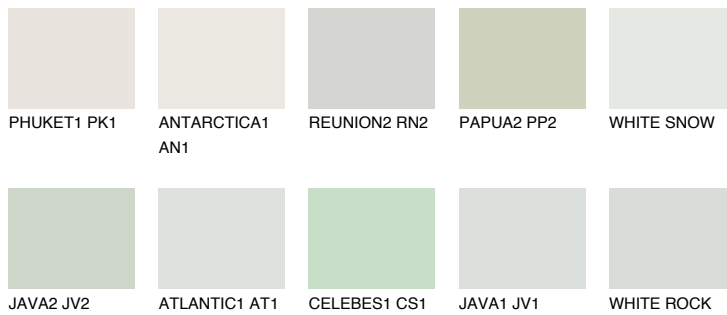

# COLOUR DETAILS

## WHITE

81% TSR 68%

## Matching colours

### COLOURS