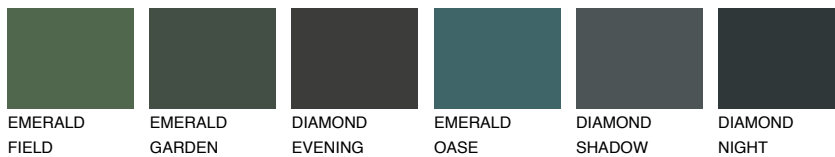

COLOUR DETAILS

WHITE

81% TSR 68%

Matching colours

COLOURS

INTENSE

For more information on plasters and paints, go to www.ceresit.it

*The presented colours refer to plasters and paints offered by Ceresit. Due to the use of digital techniques, the presented colours might not represent the original ones, thus they cannot be considered as a reliable colour presentation. We recommend checking the authentic colour samples.