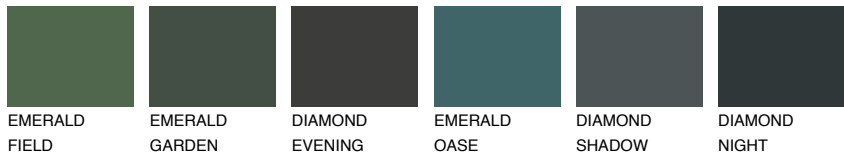

COLOUR DETAILS

WHITE

81% **TSR** 68%

Matching colours

COLOURS

INTENSE

For more information on plasters and paints, go to www.ceresit.it

*The presented colours refer to plasters and paints offered by Ceresit. Due to the use of digital techniques, the presented colours might not represent the original ones, thus they cannot be considered as a reliable colour presentation. We recommend checking the authentic colour samples.