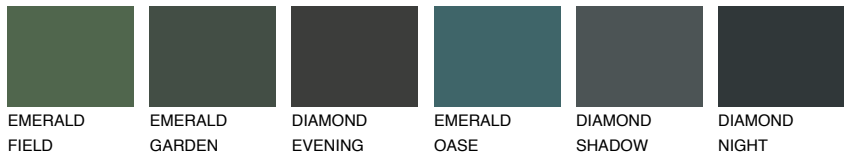

COLOUR DETAILS

WHITE

81% TSR 68%

Matching colours

COLOURS

INTENSE

For more information on plasters and paints, go to www.ceresit.it

*The presented colours refer to plasters and paints offered by Ceresit. Due to the use of digital techniques, the presented colours might not represent the original ones, thus they cannot be considered as a reliable colour presentation. We recommend checking the authentic colour samples.