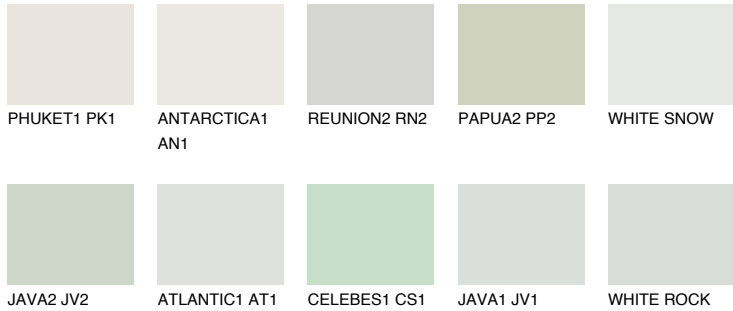

# COLOUR DETAILS

## WHITE

81% TSR 68%

## Matching colours

### COLOURS