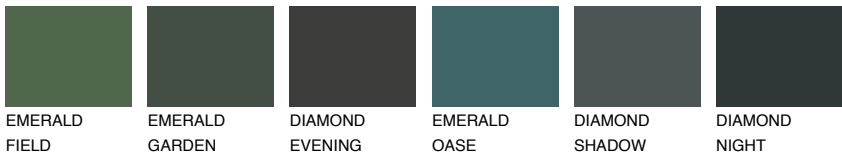

COLOUR DETAILS

WHITE

81% TSR 68%

Matching colours

COLOURS

INTENSE

For more information on plasters and paints, go to www.ceresit.it

*The presented colours refer to plasters and paints offered by Ceresit. Due to the use of digital techniques, the presented colours might not represent the original ones, thus they cannot be considered as a reliable colour presentation. We recommend checking the authentic colour samples.