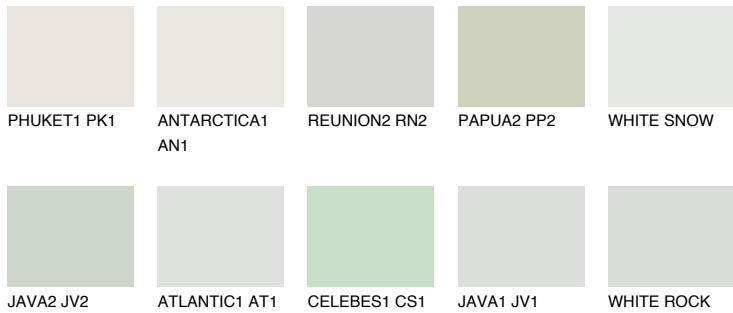

# COLOUR DETAILS

## WHITE

81% TSR 68%

## Matching colours

### COLOURS