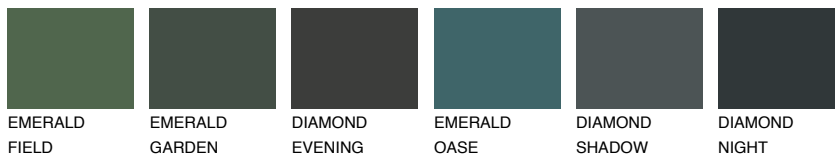

COLOUR DETAILS

WHITE

81% TSR 68%

Matching colours

COLOURS

INTENSE

For more information on plasters and paints, go to www.ceresit.it

*The presented colours refer to plasters and paints offered by Ceresit. Due to the use of digital techniques, the presented colours might not represent the original ones, thus they cannot be considered as a reliable colour presentation. We recommend checking the authentic colour samples.