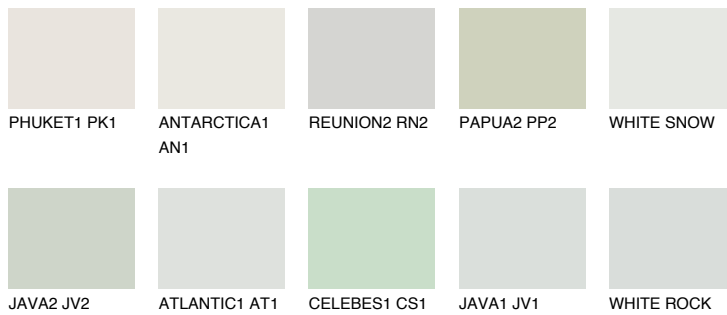

COLOUR DETAILS

WHITE

81% TSR 68%

Matching colours

COLOURS

INTENSE

For more information on plasters and paints, go to www.ceresit.it

*The presented colours refer to plasters and paints offered by Ceresit. Due to the use of digital techniques, the presented colours might not represent the original ones, thus they cannot be considered as a reliable colour presentation. We recommend checking the authentic colour samples.