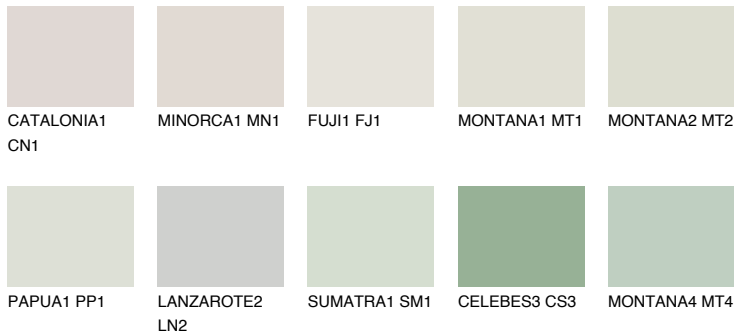

COLOUR DETAILS

WHITE DESERT

82% TSR 74%

Matching colours

COLOURS

INTENSE

For more information on plasters and paints, go to www.ceresit.it

*The presented colours refer to plasters and paints offered by Ceresit. Due to the use of digital techniques, the presented colours might not represent the original ones, thus they cannot be considered as a reliable colour presentation. We recommend checking the authentic colour samples.