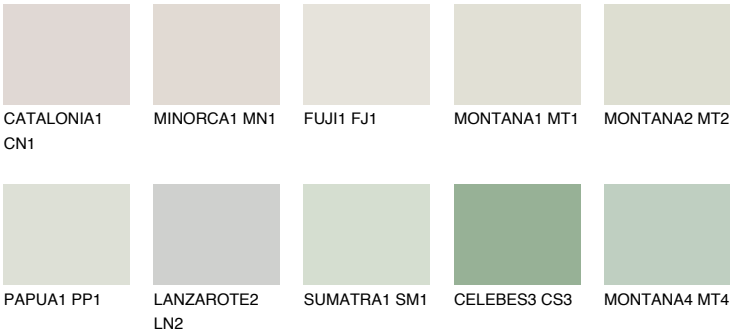

WHITE DESERT

82% **TSR** 74%

Matching colours

COLOURS

INTENSE

For more information on plasters and paints, go to www.ceresit.it

*The presented colours refer to plasters and paints offered by Ceresit. Due to the use of digital techniques, the presented colours might not represent the original ones, thus they cannot be considered as a reliable colour presentation. We recommend checking the authentic colour samples.