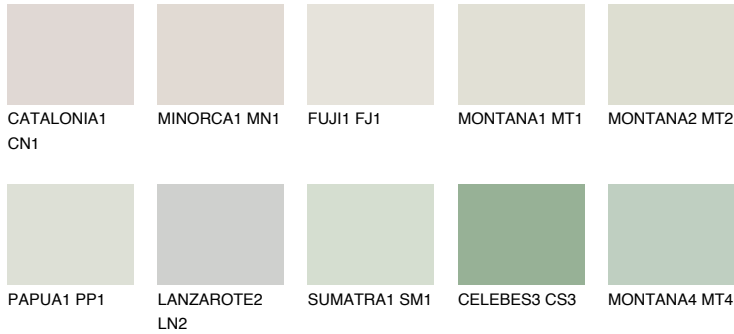

COLOUR DETAILS

WHITE DESERT

82% TSR 74%

Matching colours

COLOURS

INTENSE

For more information on plasters and paints, go to www.ceresit.it

*The presented colours refer to plasters and paints offered by Ceresit. Due to the use of digital techniques, the presented colours might not represent the original ones, thus they cannot be considered as a reliable colour presentation. We recommend checking the authentic colour samples.