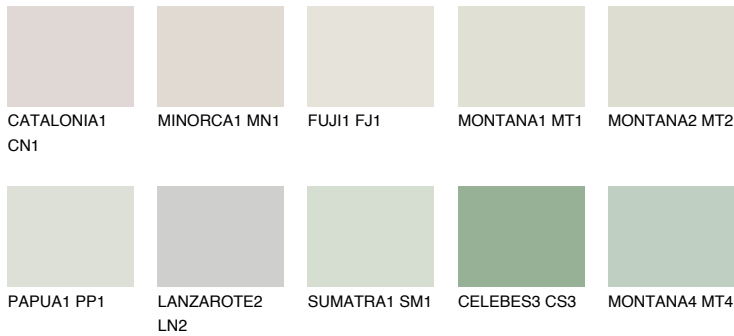

# COLOUR DETAILS

## WHITE DESERT

82% **TSR** 74%

### Matching colours

#### COLOURS