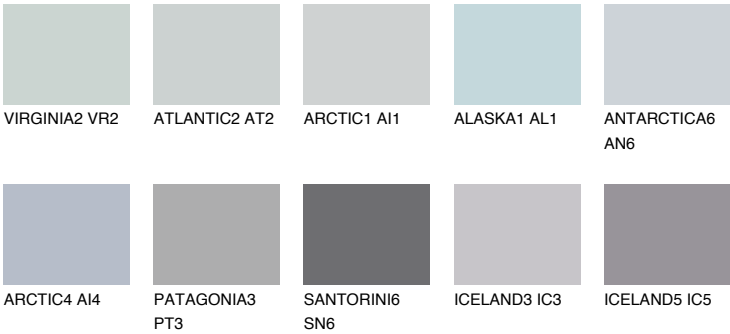

BERMUDAS1 BM1

66% **TSR** 67%

Matching colours

COLOURS

INTENSE

For more information on plasters and paints, go to www.ceresit.it

*The presented colours refer to plasters and paints offered by Ceresit. Due to the use of digital techniques, the presented colours might not represent the original ones, thus they cannot be considered as a reliable colour presentation. We recommend checking the authentic colour samples.