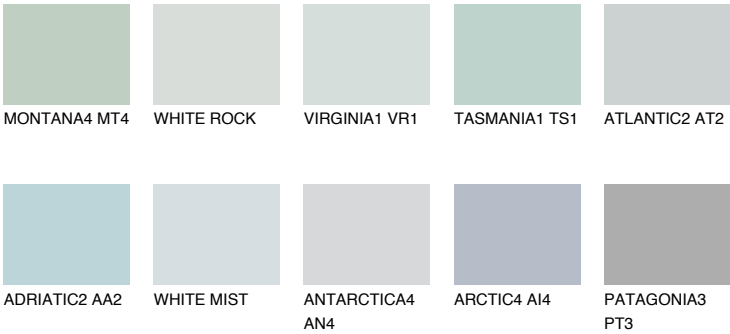

WHITE ICE

79% **TSR** 70%

Matching colours

COLOURS

INTENSE

For more information on plasters and paints, go to www.ceresit.it

*The presented colours refer to plasters and paints offered by Ceresit. Due to the use of digital techniques, the presented colours might not represent the original ones, thus they cannot be considered as a reliable colour presentation. We recommend checking the authentic colour samples.