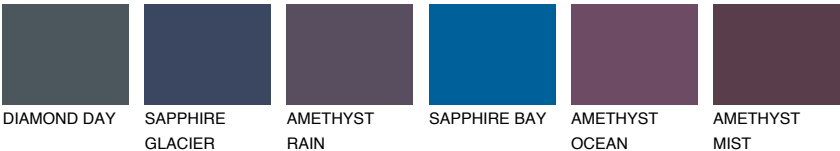

WHITE ICE

79% **TSR** 70%

Matching colours

COLOURS

INTENSE

For more information on plasters and paints, go to www.ceresit.it

*The presented colours refer to plasters and paints offered by Ceresit. Due to the use of digital techniques, the presented colours might not represent the original ones, thus they cannot be considered as a reliable colour presentation. We recommend checking the authentic colour samples.