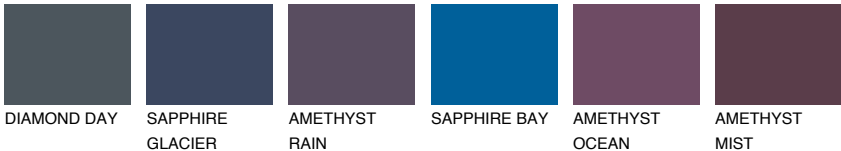

WHITE ICE

79% **TSR** 70%

Matching colours

COLOURS

INTENSE

For more information on plasters and paints, go to www.ceresit.it

*The presented colours refer to plasters and paints offered by Ceresit. Due to the use of digital techniques, the presented colours might not represent the original ones, thus they cannot be considered as a reliable colour presentation. We recommend checking the authentic colour samples.