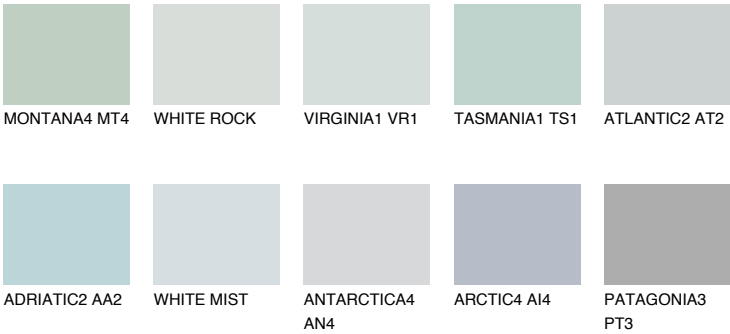

## WHITE ICE

79% **TSR** 70%

### Matching colours

#### COLOURS