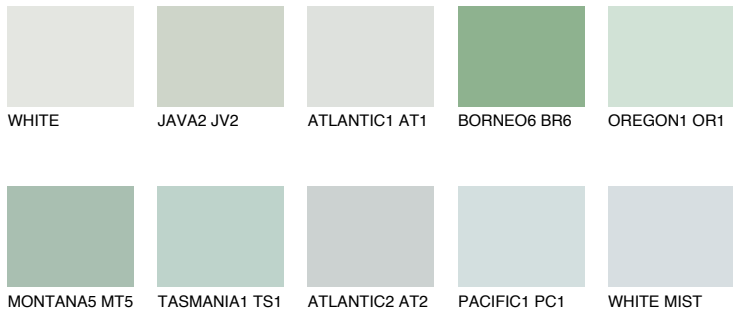

COLOUR DETAILS

WHITE ROCK

74% TSR 65%

Matching colours

COLOURS

INTENSE

For more information on plasters and paints, go to www.ceresit.it

*The presented colours refer to plasters and paints offered by Ceresit. Due to the use of digital techniques, the presented colours might not represent the original ones, thus they cannot be considered as a reliable colour presentation. We recommend checking the authentic colour samples.