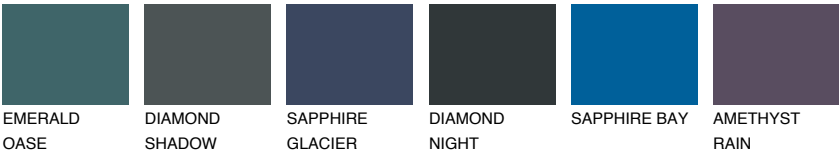

WHITE ROCK

74% TSR 65%

Matching colours

COLOURS

INTENSE

For more information on plasters and paints, go to www.ceresit.it

*The presented colours refer to plasters and paints offered by Ceresit. Due to the use of digital techniques, the presented colours might not represent the original ones, thus they cannot be considered as a reliable colour presentation. We recommend checking the authentic colour samples.