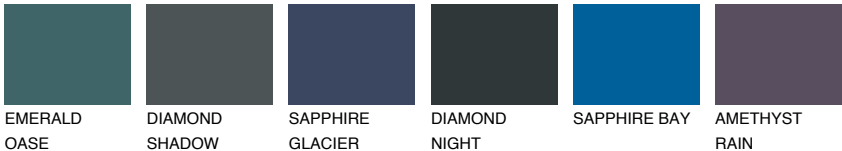

WHITE ROCK

74% TSR 65%

Matching colours

COLOURS

INTENSE

For more information on plasters and paints, go to www.ceresit.it

*The presented colours refer to plasters and paints offered by Ceresit. Due to the use of digital techniques, the presented colours might not represent the original ones, thus they cannot be considered as a reliable colour presentation. We recommend checking the authentic colour samples.