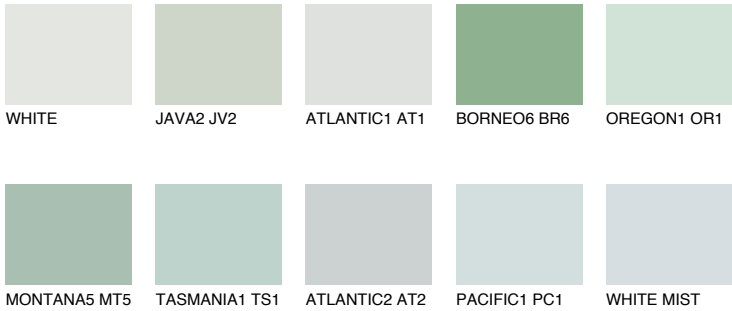

WHITE ROCK

74% TSR 65%

Matching colours

COLOURS

INTENSE

For more information on plasters and paints, go to www.ceresit.it

*The presented colours refer to plasters and paints offered by Ceresit. Due to the use of digital techniques, the presented colours might not represent the original ones, thus they cannot be considered as a reliable colour presentation. We recommend checking the authentic colour samples.