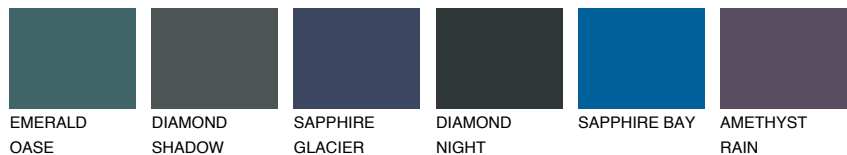

COLOUR DETAILS

WHITE ROCK

74% TSR 65%

Matching colours

COLOURS

INTENSE

For more information on plasters and paints, go to www.ceresit.it

*The presented colours refer to plasters and paints offered by Ceresit. Due to the use of digital techniques, the presented colours might not represent the original ones, thus they cannot be considered as a reliable colour presentation. We recommend checking the authentic colour samples.