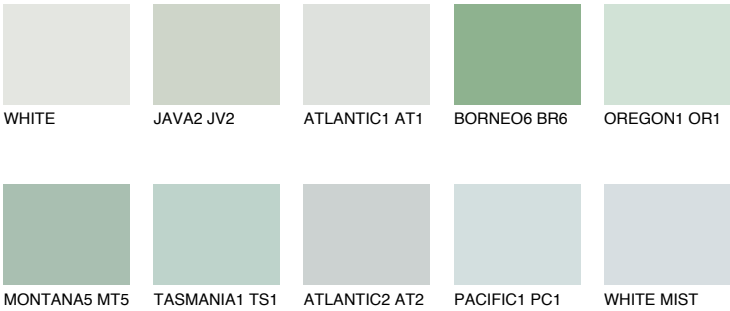

WHITE ROCK

74% TSR 65%

Matching colours

COLOURS

INTENSE

For more information on plasters and paints, go to www.ceresit.it

*The presented colours refer to plasters and paints offered by Ceresit. Due to the use of digital techniques, the presented colours might not represent the original ones, thus they cannot be considered as a reliable colour presentation. We recommend checking the authentic colour samples.