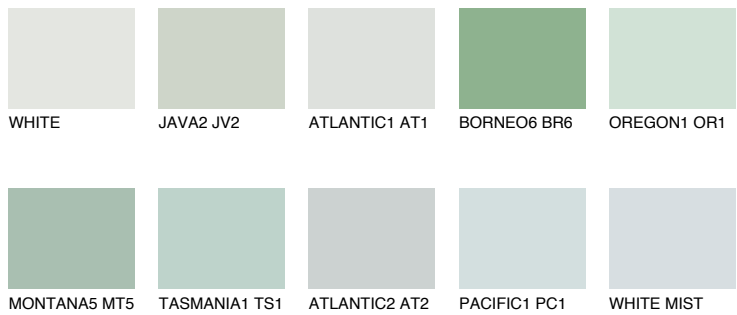

# COLOUR DETAILS

## WHITE ROCK

74% TSR 65%

### Matching colours

#### COLOURS