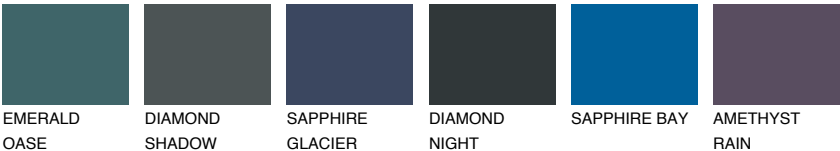

WHITE ROCK

74% TSR 65%

Matching colours

COLOURS

INTENSE

For more information on plasters and paints, go to www.ceresit.it

*The presented colours refer to plasters and paints offered by Ceresit. Due to the use of digital techniques, the presented colours might not represent the original ones, thus they cannot be considered as a reliable colour presentation. We recommend checking the authentic colour samples.