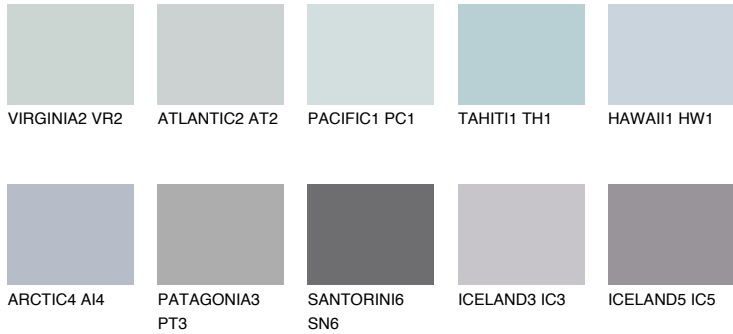

COLOUR DETAILS

BERMUDAS2 BM2

58% **TSR** 57%

Matching colours

COLOURS

INTENSE

For more information on plasters and paints, go to www.ceresit.it

*The presented colours refer to plasters and paints offered by Ceresit. Due to the use of digital techniques, the presented colours might not represent the original ones, thus they cannot be considered as a reliable colour presentation. We recommend checking the authentic colour samples.