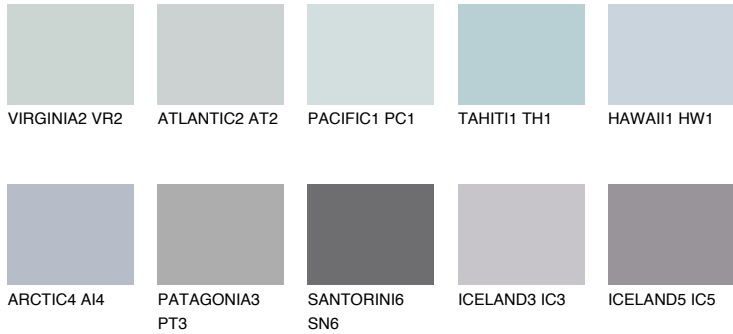

COLOUR DETAILS

BERMUDAS2 BM2

58% TSR 57%

Matching colours

COLOURS

INTENSE

For more information on plasters and paints, go to www.ceresit.it

*The presented colours refer to plasters and paints offered by Ceresit. Due to the use of digital techniques, the presented colours might not represent the original ones, thus they cannot be considered as a reliable colour presentation. We recommend checking the authentic colour samples.