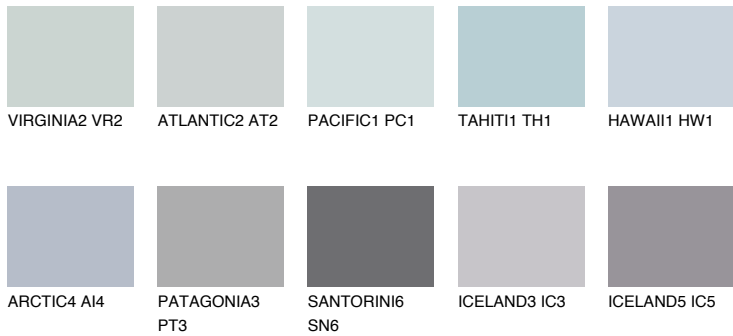

COLOUR DETAILS

BERMUDAS2 BM2

58% TSR 57%

Matching colours

COLOURS

INTENSE

For more information on plasters and paints, go to www.ceresit.it

*The presented colours refer to plasters and paints offered by Ceresit. Due to the use of digital techniques, the presented colours might not represent the original ones, thus they cannot be considered as a reliable colour presentation. We recommend checking the authentic colour samples.