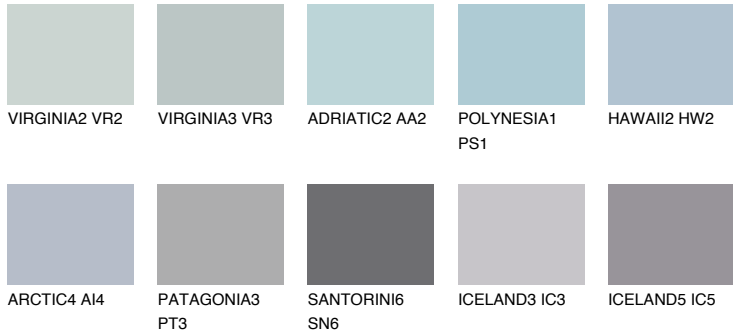

COLOUR DETAILS

BERMUDAS3 BM3

41% TSR 42%

Matching colours

COLOURS

INTENSE

For more information on plasters and paints, go to www.ceresit.it

*The presented colours refer to plasters and paints offered by Ceresit. Due to the use of digital techniques, the presented colours might not represent the original ones, thus they cannot be considered as a reliable colour presentation. We recommend checking the authentic colour samples.