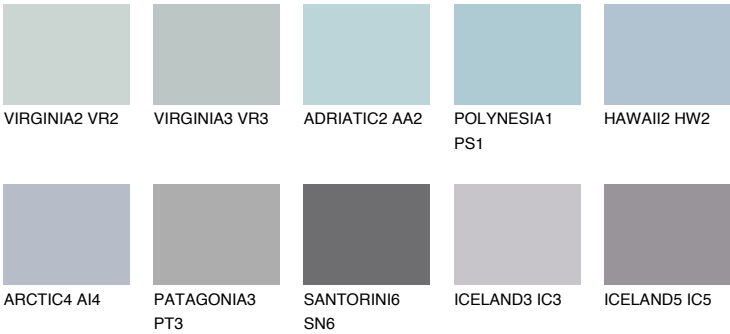

BERMUDAS3 BM3

☀ 41% **TSR** 42%

Matching colours

COLOURS

INTENSE

For more information on plasters and paints, go to www.ceresit.it

*The presented colours refer to plasters and paints offered by Ceresit. Due to the use of digital techniques, the presented colours might not represent the original ones, thus they cannot be considered as a reliable colour presentation. We recommend checking the authentic colour samples.