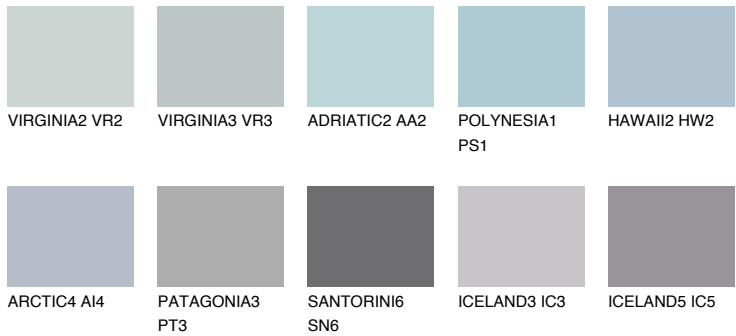

COLOUR DETAILS

BERMUDAS3 BM3

41% TSR 42%

Matching colours

COLOURS

INTENSE

For more information on plasters and paints, go to www.ceresit.it

*The presented colours refer to plasters and paints offered by Ceresit. Due to the use of digital techniques, the presented colours might not represent the original ones, thus they cannot be considered as a reliable colour presentation. We recommend checking the authentic colour samples.