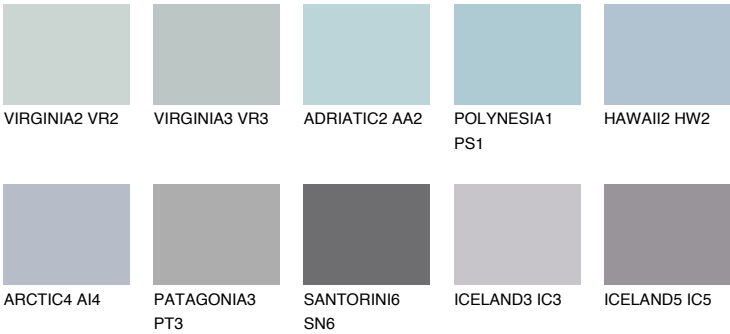

## BERMUDAS3 BM3

41% TSR 42%

### Matching colours

#### COLOURS

#### INTENSE

For more information on plasters and paints, go to [www.ceresit.it](http://www.ceresit.it)

\*The presented colours refer to plasters and paints offered by Ceresit. Due to the use of digital techniques, the presented colours might not represent the original ones, thus they cannot be considered as a reliable colour presentation. We recommend checking the authentic colour samples.