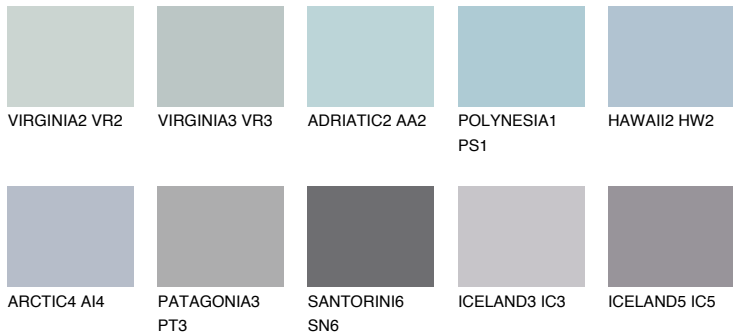

COLOUR DETAILS

BERMUDAS3 BM3

41% TSR 42%

Matching colours

COLOURS

INTENSE

For more information on plasters and paints, go to www.ceresit.it

*The presented colours refer to plasters and paints offered by Ceresit. Due to the use of digital techniques, the presented colours might not represent the original ones, thus they cannot be considered as a reliable colour presentation. We recommend checking the authentic colour samples.