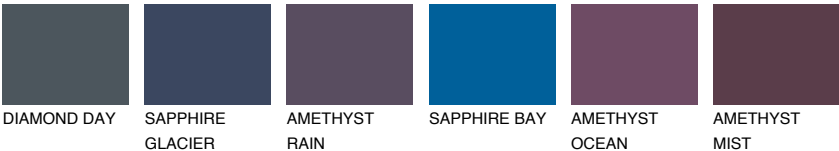

BERMUDAS4 BM4

☀️ 28%   **TSR** 27%

Matching colours

COLOURS

INTENSE

For more information on plasters and paints, go to www.ceresit.it

*The presented colours refer to plasters and paints offered by Ceresit. Due to the use of digital techniques, the presented colours might not represent the original ones, thus they cannot be considered as a reliable colour presentation. We recommend checking the authentic colour samples.