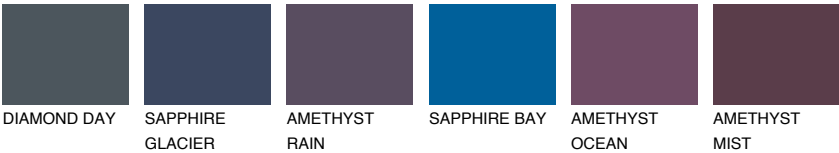

BERMUDAS4 BM4

☀ 28%   **TSR** 27%

Matching colours

COLOURS

INTENSE

For more information on plasters and paints, go to www.ceresit.it

*The presented colours refer to plasters and paints offered by Ceresit. Due to the use of digital techniques, the presented colours might not represent the original ones, thus they cannot be considered as a reliable colour presentation. We recommend checking the authentic colour samples.