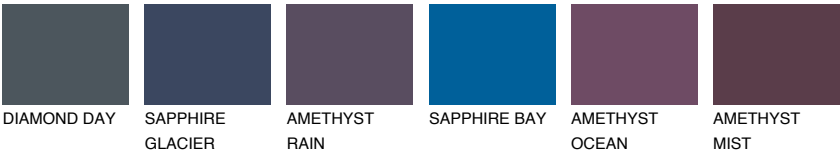

BERMUDAS4 BM4

☀ 28%   **TSR** 27%

Matching colours

COLOURS

INTENSE

For more information on plasters and paints, go to www.ceresit.it

*The presented colours refer to plasters and paints offered by Ceresit. Due to the use of digital techniques, the presented colours might not represent the original ones, thus they cannot be considered as a reliable colour presentation. We recommend checking the authentic colour samples.