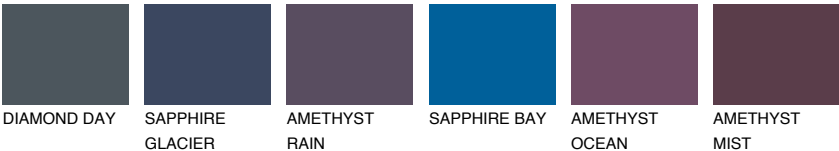

BERMUDAS4 BM4

☀️ 28% **TSR** 27%

Matching colours

COLOURS

INTENSE

For more information on plasters and paints, go to www.ceresit.it

*The presented colours refer to plasters and paints offered by Ceresit. Due to the use of digital techniques, the presented colours might not represent the original ones, thus they cannot be considered as a reliable colour presentation. We recommend checking the authentic colour samples.