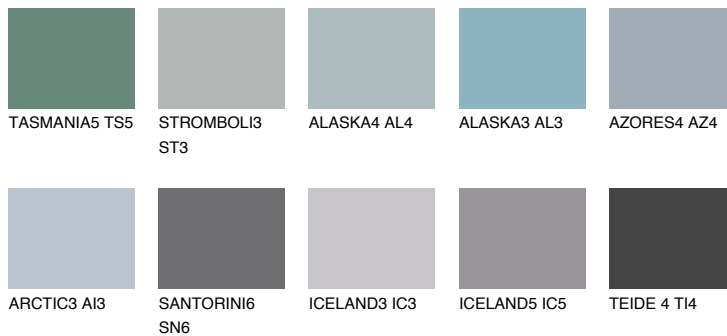

BERMUDAS4 BM4

☀ 28% **TSR** 27%

Matching colours

COLOURS

INTENSE

For more information on plasters and paints, go to www.ceresit.it

*The presented colours refer to plasters and paints offered by Ceresit. Due to the use of digital techniques, the presented colours might not represent the original ones, thus they cannot be considered as a reliable colour presentation. We recommend checking the authentic colour samples.