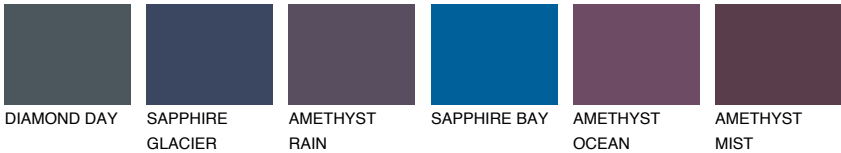

BERMUDAS4 BM4

☀ 28% **TSR** 27%

Matching colours

COLOURS

INTENSE

For more information on plasters and paints, go to www.ceresit.it

*The presented colours refer to plasters and paints offered by Ceresit. Due to the use of digital techniques, the presented colours might not represent the original ones, thus they cannot be considered as a reliable colour presentation. We recommend checking the authentic colour samples.