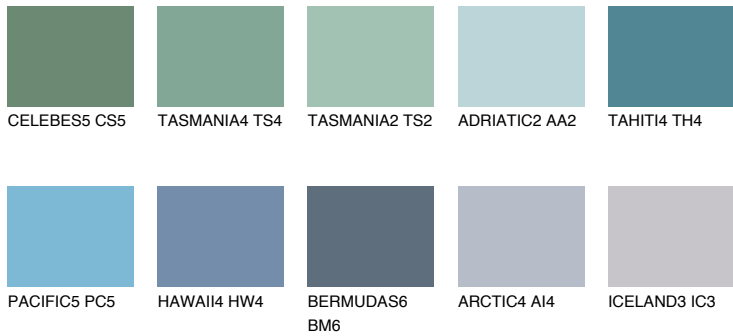

COLOUR DETAILS

ADRIATIC6 AA6

38% TSR 50%

Matching colours

COLOURS

INTENSE

For more information on plasters and paints, go to www.ceresit.it

*The presented colours refer to plasters and paints offered by Ceresit. Due to the use of digital techniques, the presented colours might not represent the original ones, thus they cannot be considered as a reliable colour presentation. We recommend checking the authentic colour samples.