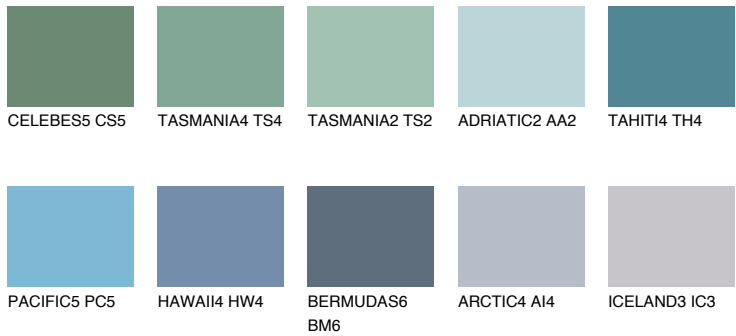

COLOUR DETAILS

ADRIATIC6 AA6

38% TSR 50%

Matching colours

COLOURS

INTENSE

For more information on plasters and paints, go to www.ceresit.it

*The presented colours refer to plasters and paints offered by Ceresit. Due to the use of digital techniques, the presented colours might not represent the original ones, thus they cannot be considered as a reliable colour presentation. We recommend checking the authentic colour samples.