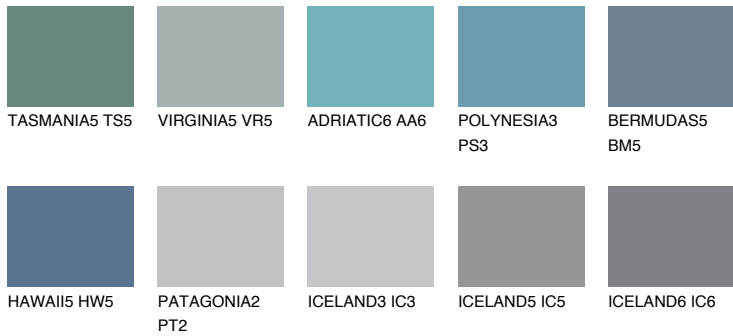

COLOUR DETAILS

BERMUDAS6 BM6

☀ 15% **TSR** 15%

Matching colours

COLOURS

INTENSE

For more information on plasters and paints, go to www.ceresit.it

*The presented colours refer to plasters and paints offered by Ceresit. Due to the use of digital techniques, the presented colours might not represent the original ones, thus they cannot be considered as a reliable colour presentation. We recommend checking the authentic colour samples.