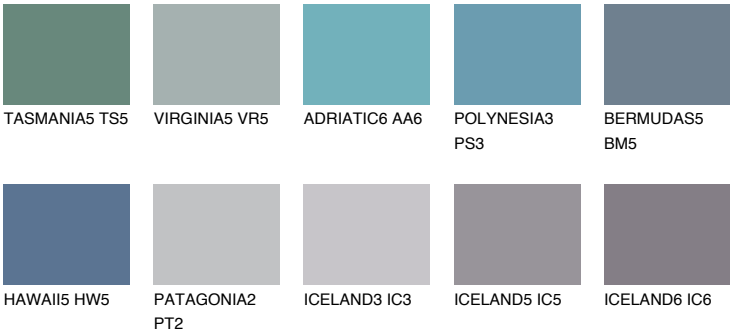

BERMUDAS6 BM6

☀️ 15% **TSR** 15%

Matching colours

COLOURS

INTENSE

For more information on plasters and paints, go to www.ceresit.it

*The presented colours refer to plasters and paints offered by Ceresit. Due to the use of digital techniques, the presented colours might not represent the original ones, thus they cannot be considered as a reliable colour presentation. We recommend checking the authentic colour samples.