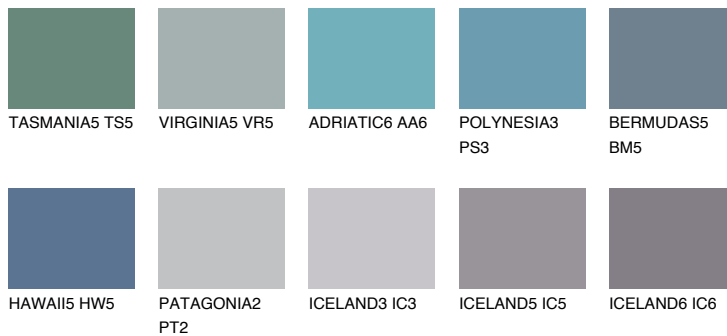

COLOUR DETAILS

BERMUDAS6 BM6

15% TSR 15%

Matching colours

COLOURS

INTENSE

For more information on plasters and paints, go to www.ceresit.it

*The presented colours refer to plasters and paints offered by Ceresit. Due to the use of digital techniques, the presented colours might not represent the original ones, thus they cannot be considered as a reliable colour presentation. We recommend checking the authentic colour samples.