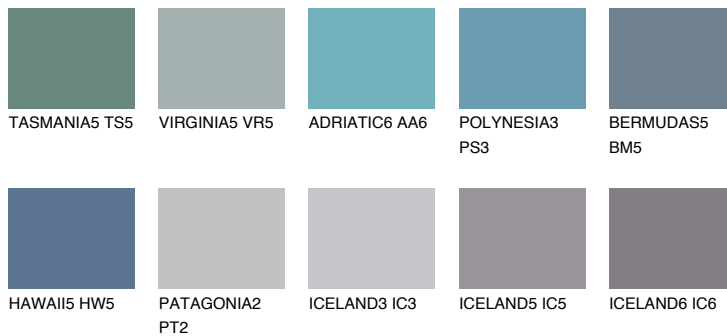

COLOUR DETAILS

BERMUDAS6 BM6

☀️ 15% **TSR 15%**

Matching colours

COLOURS

INTENSE

For more information on plasters and paints, go to www.ceresit.it

*The presented colours refer to plasters and paints offered by Ceresit. Due to the use of digital techniques, the presented colours might not represent the original ones, thus they cannot be considered as a reliable colour presentation. We recommend checking the authentic colour samples.