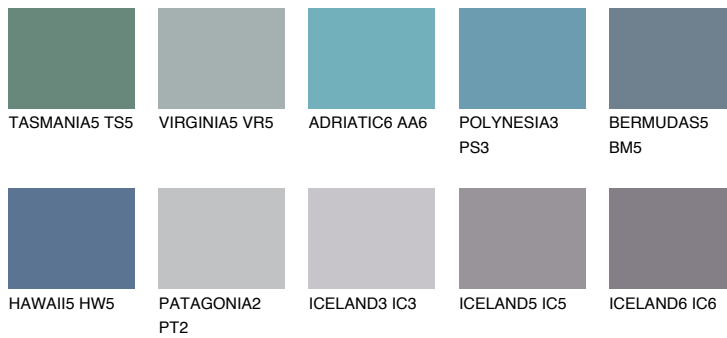

COLOUR DETAILS

BERMUDAS6 BM6

☀️ 15% **TSR** 15%

Matching colours

COLOURS

INTENSE

For more information on plasters and paints, go to www.ceresit.it

*The presented colours refer to plasters and paints offered by Ceresit. Due to the use of digital techniques, the presented colours might not represent the original ones, thus they cannot be considered as a reliable colour presentation. We recommend checking the authentic colour samples.