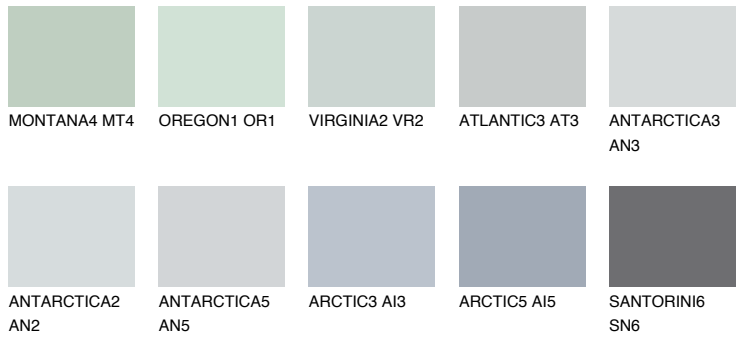

COLOUR DETAILS

ARCTIC1 AI1

64% **TSR** 61%

Matching colours

COLOURS

INTENSE

For more information on plasters and paints, go to www.ceresit.it

*The presented colours refer to plasters and paints offered by Ceresit. Due to the use of digital techniques, the presented colours might not represent the original ones, thus they cannot be considered as a reliable colour presentation. We recommend checking the authentic colour samples.