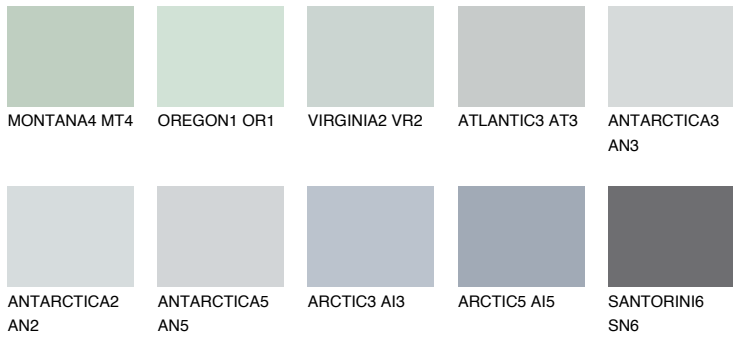

# COLOUR DETAILS

## ARCTIC1 AI1

64% **TSR** 61%

### Matching colours

#### COLOURS