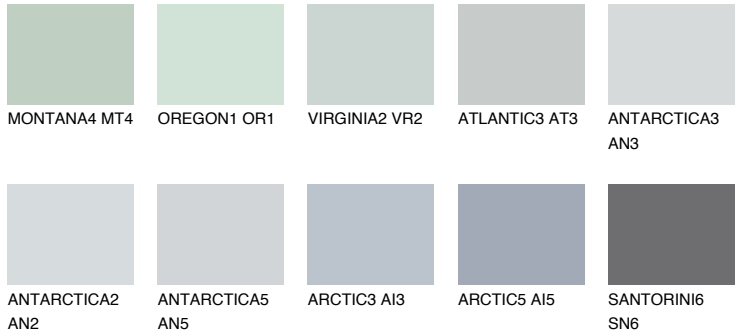

# COLOUR DETAILS

## ARCTIC1 AI1

64% **TSR** 61%

### Matching colours

#### COLOURS