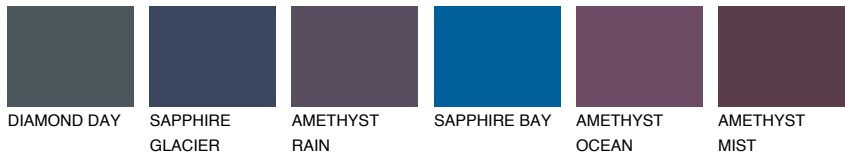

COLOUR DETAILS

ARCTIC1 AI1

64% **TSR** 61%

Matching colours

COLOURS

INTENSE

For more information on plasters and paints, go to www.ceresit.it

*The presented colours refer to plasters and paints offered by Ceresit. Due to the use of digital techniques, the presented colours might not represent the original ones, thus they cannot be considered as a reliable colour presentation. We recommend checking the authentic colour samples.