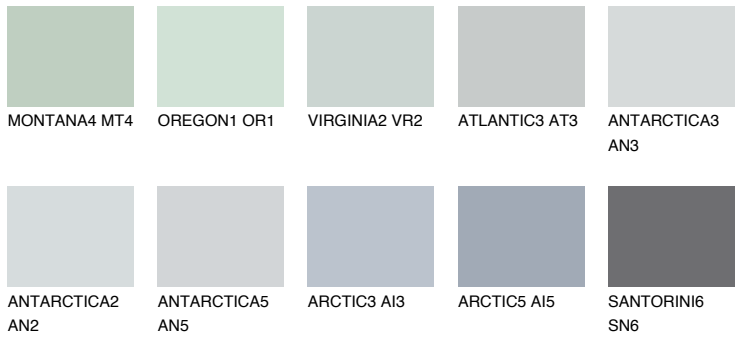

COLOUR DETAILS

ARCTIC1 AI1

64% **TSR** 61%

Matching colours

COLOURS

INTENSE

For more information on plasters and paints, go to www.ceresit.it

*The presented colours refer to plasters and paints offered by Ceresit. Due to the use of digital techniques, the presented colours might not represent the original ones, thus they cannot be considered as a reliable colour presentation. We recommend checking the authentic colour samples.