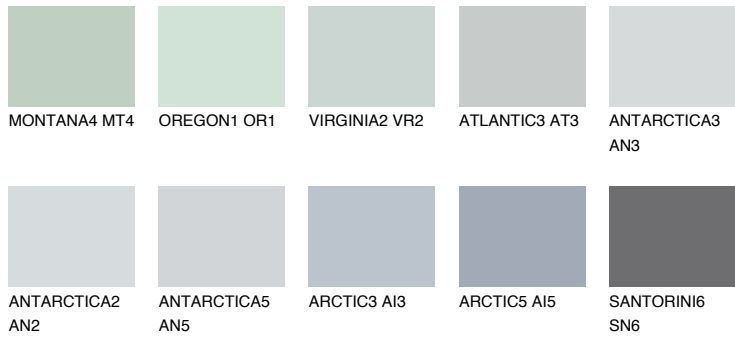

COLOUR DETAILS

ARCTIC1 AI1

64% **TSR** 61%

Matching colours

COLOURS

INTENSE

For more information on plasters and paints, go to www.ceresit.it

*The presented colours refer to plasters and paints offered by Ceresit. Due to the use of digital techniques, the presented colours might not represent the original ones, thus they cannot be considered as a reliable colour presentation. We recommend checking the authentic colour samples.