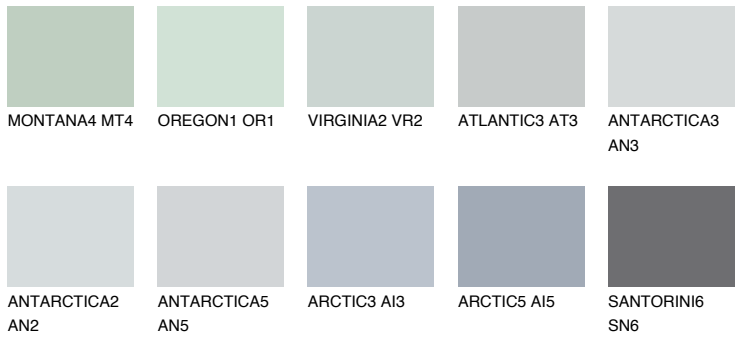

# COLOUR DETAILS

## ARCTIC1 AI1

64% **TSR** 61%

### Matching colours

#### COLOURS