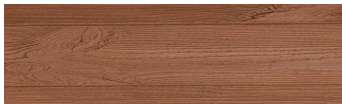

Irish Oak

Wood effect

WhiteBirch

SilverGrey

Bengal Teak

Kongo Wenge

SteelGrey

LightBeige

Norway Pine

AfricaEbony

Iberia Pine

DarkBrown

Canada Walnut

For more information on plasters and paints, go to www.ceresit.it

*The presented colours refer to plasters and paints offered by Ceresit. Due to the use of digital techniques, the presented colours might not represent the original ones, thus they cannot be considered as a reliable colour presentation. We recommend checking the authentic colour samples.