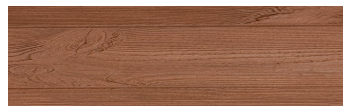

## Wood effect

WhiteBirch

SilverGrey

Bengal Teak

Kongo Wenge

SteelGrey

LightBeige

Norway Pine

AfricaEbony

Iberia Pine

DarkBrown

Canada Walnut

For more information on plasters and paints, go to  
[www.ceresit.it](http://www.ceresit.it)

\*The presented colours refer to plasters and paints offered by Ceresit. Due to the use of digital techniques, the presented colours might not represent the original ones, thus they cannot be considered as a reliable colour presentation. We recommend checking the authentic colour samples.