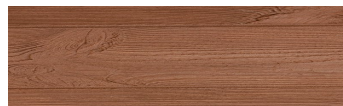

Irish Oak

Wood effect

WhiteBirch

SilverGrey

Bengal Teak

Kongo Wenge

SteelGrey

LightBeige

Norway Pine

AfricaEbony

Iberia Pine

DarkBrown

Canada Walnut

For more information on plasters and paints, go to
www.ceresit.it

*The presented colours refer to plasters and paints offered by Ceresit. Due to the use of digital techniques, the presented colours might not represent the original ones, thus they cannot be considered as a reliable colour presentation. We recommend checking the authentic colour samples.